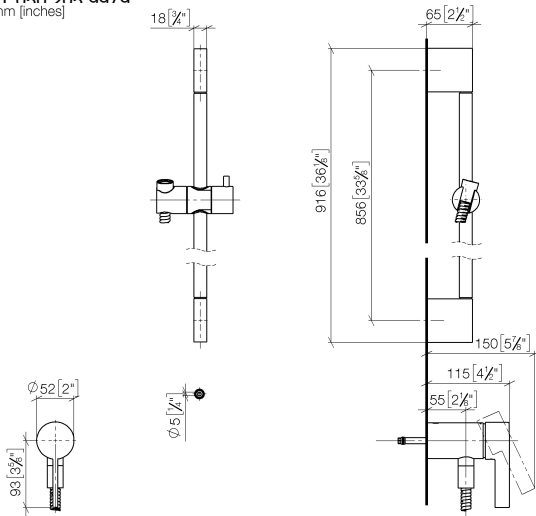

Concealed single-lever mixer with integrated shower connection with shower set - Matte Black

IMO

ST 050 205 9979

- metal shower hose 1750mm with integrated anti-twist protection
 - slide bar
 - Pipe diameter 18 mm
 - Hand shower: COMPACT RAIN, max. flow rate 15 l/min (at 3 bar)
 - spray head Ø 130 mm
- Intrinsic protection against back flow.**

IMO

ST 050 205 9979

Concealed single-lever mixer with integrated shower connection with shower set - Matte Black

IMO

ST 050 205 9979

- metal shower hose 1750mm with integrated anti-twist protection
- slide bar
- Pipe diameter 18 mm

IMO

ST 050 205 0070
mm [inches]

Certificates

Belgaqua_21-025- WRAS_2011027. LGA_29928.
27_1.

ST 050 205 9979

Spare parts list

No.	Item Number	Name	Quantity used	Delivery time
1	05 17 20 726 02 90	fixing set	1	2
2	09 31 11 049 90	pin	2	2
3	04 31 11 113 00 90	pin	2	2
4	08 17 97 054-33	holder	2	30
5	90 28 22 597 00-33	holder	1	30
6	28 322 970-33	Metal shower hose 1/2" x 3/8" x 1750 mm - Matte Black	1	2
7	12 580 970-33	Slide unit - Matte Black	1	10
9	36 050 970-33	Concealed single-lever mixer with integrated shower connection - Matte Black	1	30

Concealed single-lever mixer with integrated shower connection with shower set - Matte Black

IMO

ST 050 205 9979

- COMPACT RAIN, max. flow rate 15 l/min (at 3 bar)
- with anti-scale system
- spray head Ø 130 mm
- 1/2" connection