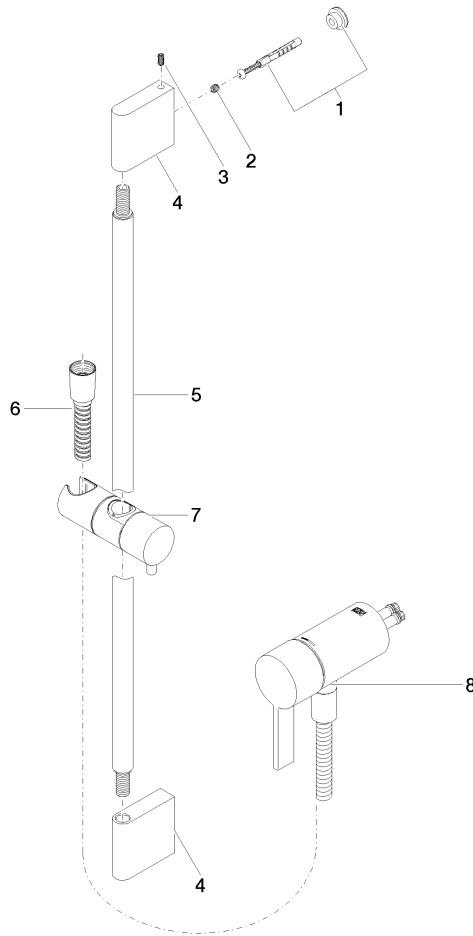

Concealed single-lever mixer with integrated shower connection with shower set - Matte Black

IMO

ST 050 205 9979

- metal shower hose 1750mm with integrated anti-twist protection
 - slide bar
 - Pipe diameter 18 mm
 - Hand shower: COMPACT RAIN, max. flow rate 15 l/min (at 3 bar)
 - spray head Ø 130 mm
- Intrinsic protection against back flow.**

IMO

ST 050 205 9979

Concealed single-lever mixer with integrated shower connection with shower set - Matte Black

IMO

ST 050 205 9979

- metal shower hose 1750mm with integrated anti-twist protection
- slide bar
- Pipe diameter 18 mm

IMO

ST 050 205 0070
mm [inches]

Certificates

Belgaqua_21-025- WRAS_2011027. LGA_29928.
27_1.

ST 050 205 9979

Spare parts list

No.	Item Number	Name	Quantity used	Delivery time
1	05 17 20 726 02 90	fixing set	1	2
2	09 31 11 049 90	pin	2	2
3	04 31 11 113 00 90	pin	2	2
4	08 17 97 054-33	holder	2	30
5	90 28 22 597 00-33	holder	1	30
6	28 322 970-33	Metal shower hose 1/2" x 3/8" x 1750 mm - Matte Black	1	2
7	12 580 970-33	Slide unit - Matte Black	1	10
9	36 050 970-33	Concealed single-lever mixer with integrated shower connection - Matte Black	1	30

Concealed single-lever mixer with integrated shower connection with shower set - Matte Black

IMO

ST 050 205 9979

- COMPACT RAIN, max. flow rate 15 l/min (at 3 bar)
- with anti-scale system
- spray head Ø 130 mm
- 1/2" connection