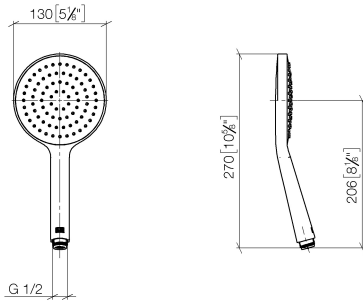

**Concealed single-lever mixer with integrated shower connection with shower set - Brushed Champagne (22kt Gold)**

IMO

ST 050 205 9979

- metal shower hose 1750mm with integrated anti-twist protection
  - slide bar
  - Pipe diameter 18 mm
  - Hand shower: COMPACT RAIN, max. flow rate 15 l/min (at 3 bar)
  - spray head Ø 130 mm
- Intrinsic protection against back flow.**

---

IMO

ST 050 205 9979

**Concealed single-lever mixer with integrated shower connection with shower set - Brushed Champagne (22kt Gold)**

IMO

ST 050 205 9979

- COMPACT RAIN, max. flow rate 15 l/min (at 3 bar)
- with anti-scale system
- spray head Ø 130 mm
- 1/2" connection

Concealed single-lever mixer with integrated shower connection with shower set - Brushed Champagne (22kt Gold)

---

IMO

ST 050 205 9979

Concealed single-lever mixer with integrated shower connection with shower set - Brushed Champagne (22kt Gold)

---

IMO

ST 050 205 9979

**Concealed single-lever mixer with integrated shower connection with shower set - Brushed Champagne (22kt Gold)**

ST 050 205 0070  
mm [inches]

**Flow rate chart**

**Certificates**

DVGW\_DW-  
6517DN0129.