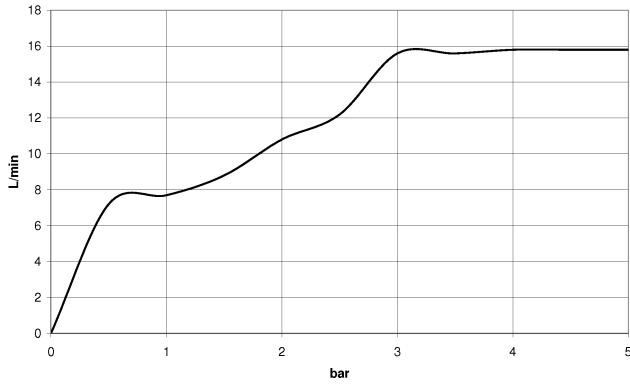

---

IMO

ST 050 205 9979

**Concealed single-lever mixer with integrated shower connection with shower set - Brushed Champagne (22kt Gold)**

ST 050 205 0070  
mm [inches]

**Flow rate chart**

**Certificates**

DVGW\_DW-  
6517DN0129.