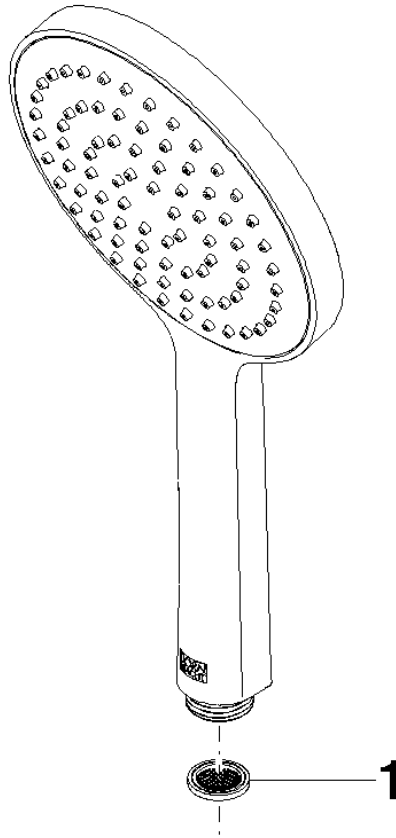

**Concealed single-lever mixer with integrated shower connection with shower set - Brushed Champagne (22kt Gold)**

IMO

ST 050 205 9979

- metal shower hose 1750mm with integrated anti-twist protection
  - slide bar
  - Pipe diameter 18 mm
  - Hand shower: COMPACT RAIN, max. flow rate 15 l/min (at 3 bar)
  - spray head Ø 130 mm
- Intrinsic protection against back flow.**

---

IMO

ST 050 205 9979

**Concealed single-lever mixer with integrated shower connection with shower set - Brushed Champagne (22kt Gold)**

IMO

ST 050 205 9979

- COMPACT RAIN, max. flow rate 15 l/min (at 3 bar)
- with anti-scale system
- spray head Ø 130 mm
- 1/2" connection

---

IMO

ST 050 205 9979

**Concealed single-lever mixer with integrated shower connection with shower set - Brushed Champagne (22kt Gold)**

ST 050 205 0070  
mm [inches]

**Flow rate chart**

**Certificates**

DVGW\_DW-  
6517DN0129.

LGA\_29983.

Concealed single-lever mixer with integrated shower connection with shower set - Brushed Champagne (22kt Gold)

IMO

ST 050 205 9979  
Parts for other  
finishes can be found  
here: Chrome

Spare parts list