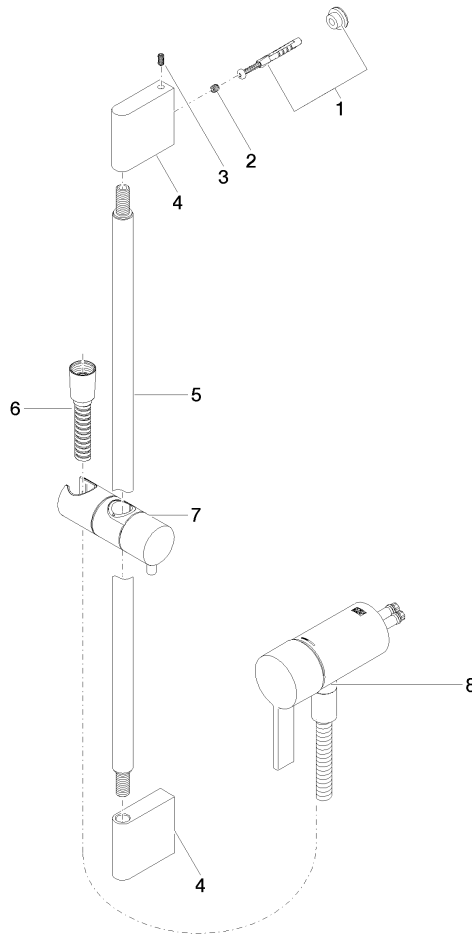

- metal shower hose 1750mm with integrated anti-twist protection
- slide bar
- Pipe diameter 18 mm

This article does not include a hand shower!

Intrinsic protection against back flow.

Fits: IMO, LULU, MADISON, MEM, TARA, CL.1, LISSÉ, VAIA, META, CYO

Concealed single-lever mixer with integrated shower connection with shower set - Brushed Champagne (22kt Gold)

---

IMO

ST 050 205 9979

**Concealed single-lever mixer with integrated shower connection with shower set - Brushed Champagne (22kt Gold)**

IMO

ST 050 205 0070  
mm [inches]

**Concealed single-lever mixer with integrated shower connection with shower set - Brushed Champagne (22kt Gold)**

ST 050 205 9979  
Parts for other finishes can be found here: Chrome

**Spare parts list**

No.	Item Number	Name	Quantity used	Delivery time
1	05 17 20 726 02 90	fixing set	1	2
2	09 31 11 049 90	pin	2	2
3	04 31 11 113 00 90	pin	2	2
4	08 17 97 054-46	holder	2	30
5	90 28 22 597 00-46	holder	1	30
6	28 322 970-46	Metal shower hose 1/2" x 3/8" x 1750 mm - Brushed Champagne (22kt Gold)	1	30
7	12 580 970-46	Slide unit - Brushed Champagne (22kt Gold)	1	30
9	36 050 970-46	Concealed single-lever mixer with integrated shower connection - Brushed Champagne (22kt Gold)	1	30