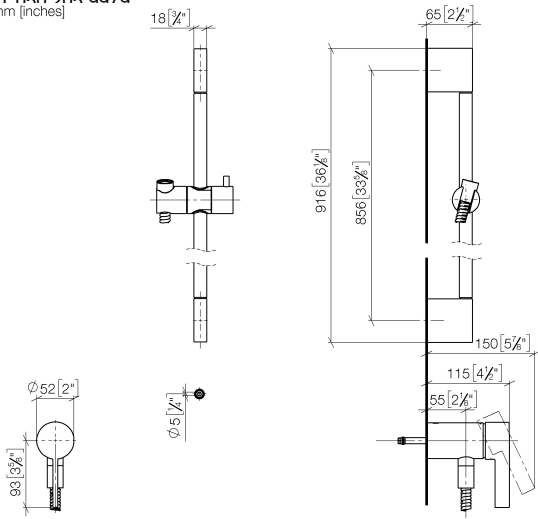

**Concealed single-lever mixer with integrated shower connection with shower set - Brushed Champagne (22kt Gold)**

IMO

ST 050 205 9979

- metal shower hose 1750mm with integrated anti-twist protection
  - slide bar
  - Pipe diameter 18 mm
  - Hand shower: COMPACT RAIN, max. flow rate 15 l/min (at 3 bar)
  - spray head Ø 130 mm
- Intrinsic protection against back flow.**

- metal shower hose 1750mm with integrated anti-twist protection
- slide bar
- Pipe diameter 18 mm

This article does not include a hand shower!

Intrinsic protection against back flow.

Fits: IMO, LULU, MADISON, MEM, TARA, CL.1, LISSÉ, VAIA, META, CYO

IMO

ST 050 205 0070  
mm [inches]

**Concealed single-lever mixer with integrated shower connection with shower set - Brushed Champagne (22kt Gold)**

ST 050 205 9979  
Parts for other finishes can be found here: Chrome

**Spare parts list**

No.	Item Number	Name	Quantity used	Delivery time
1	05 17 20 726 02 90	fixing set	1	2
2	09 31 11 049 90	pin	2	2
3	04 31 11 113 00 90	pin	2	2
4	08 17 97 054-46	holder	2	30
5	90 28 22 597 00-46	holder	1	30
6	28 322 970-46	Metal shower hose 1/2" x 3/8" x 1750 mm - Brushed Champagne (22kt Gold)	1	30
7	12 580 970-46	Slide unit - Brushed Champagne (22kt Gold)	1	30
9	36 050 970-46	Concealed single-lever mixer with integrated shower connection - Brushed Champagne (22kt Gold)	1	30