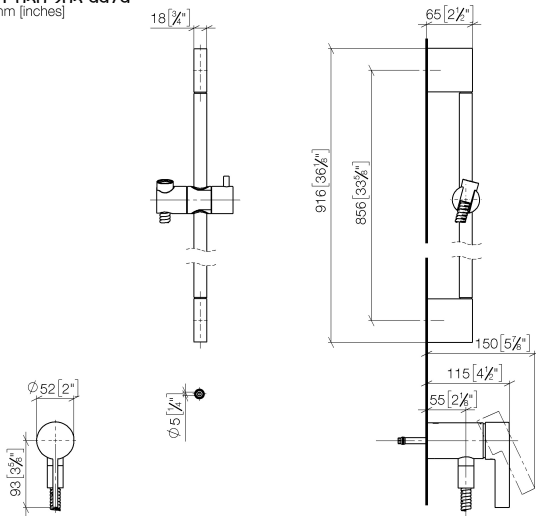

Concealed single-lever mixer with integrated shower connection with shower set - Brushed Chrome

IMO

ST 050 205 9979

- metal shower hose 1750mm with integrated anti-twist protection
 - slide bar
 - Pipe diameter 18 mm
 - Hand shower: COMPACT RAIN, max. flow rate 15 l/min (at 3 bar)
 - spray head Ø 130 mm
- Intrinsic protection against back flow.**

No.	Item Number	Name	Quantity used	Delivery time
1	09 23 01 039 90	sieve	1	2

Concealed single-lever mixer with integrated shower connection with shower set - Brushed Chrome

IMO

ST 050 205 9979

- metal shower hose 1750mm with integrated anti-twist protection
- slide bar
- Pipe diameter 18 mm

IMO

ST 050 205 0070
mm [inches]

Certificates

Belgaqua_21-025- WRAS_2011027. LGA_29928.
27_1.

Concealed single-lever mixer with integrated shower connection with shower set - Brushed Chrome

ST 050 205 9979
Parts for other
finishes can be found
here: Chrome

Spare parts list

No.	Item Number	Name	Quantity used	Delivery time
1	05 17 20 726 02 90	fixing set	1	2
2	09 31 11 049 90	pin	2	2
3	04 31 11 113 00 90	pin	2	2
4	08 17 97 054-93	holder	2	20
5	90 28 22 597 00-93	holder	1	20
6	28 322 970-93	Metal shower hose 1/2" x 3/8" x 1750 mm - Brushed Chrome	1	20
7	12 580 970-93	Slide unit - Brushed Chrome	1	20
9	36 050 970-93	Concealed single-lever mixer with integrated shower connection - Brushed Chrome	1	20