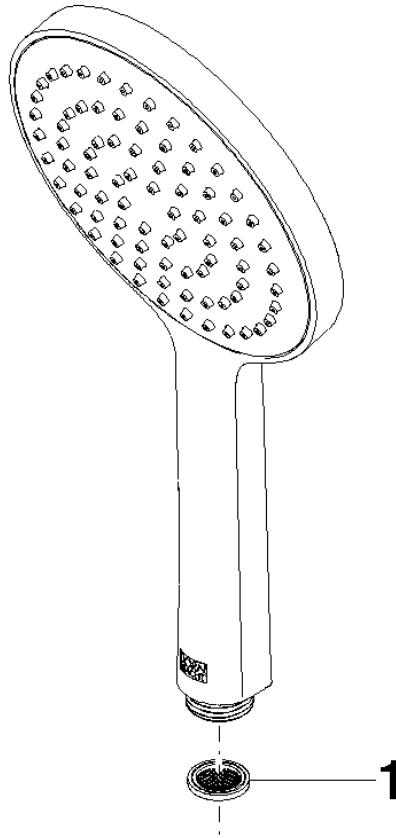

Concealed single-lever mixer with integrated shower connection with shower set - Brushed Chrome

IMO

ST 050 205 9979
Parts for other
finishes can be found
here: [Chrome](#)

Spare parts list

No.	Item Number	Name	Quantity used	Delivery time
1	09 23 01 039 90	sieve	1	2