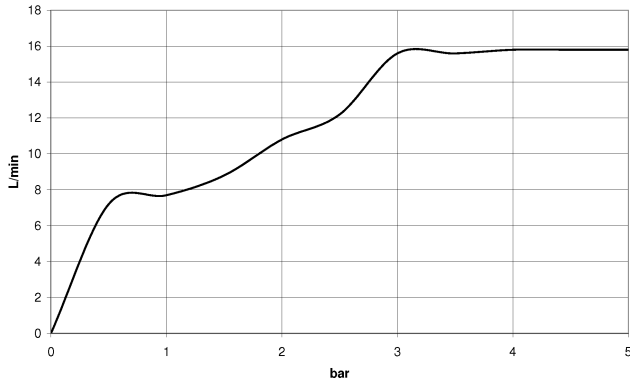

IMO

ST 050 205 9979

Concealed single-lever mixer with integrated shower connection with shower set - Brushed Chrome

IMO

ST 050 205 0070
mm [inches]

Flow rate chart

Certificates

DVGW_DW-
6517DN0129.