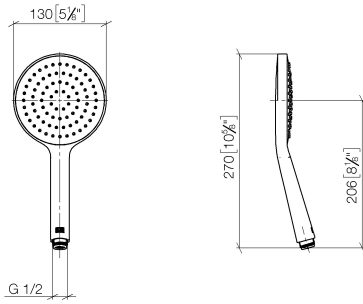

Concealed single-lever mixer with integrated shower connection with shower set - Brushed Chrome

IMO

ST 050 205 9979

- metal shower hose 1750mm with integrated anti-twist protection
 - slide bar
 - Pipe diameter 18 mm
 - Hand shower: COMPACT RAIN, max. flow rate 15 l/min (at 3 bar)
 - spray head Ø 130 mm
- Intrinsic protection against back flow.**

IMO

ST 050 205 9979

Concealed single-lever mixer with integrated shower connection with shower set - Brushed Chrome

IMO

ST 050 205 9979

- COMPACT RAIN, max. flow rate 15 l/min (at 3 bar)
- with anti-scale system
- spray head Ø 130 mm
- 1/2" connection

Concealed single-lever mixer with integrated shower connection with shower set - Brushed Chrome

IMO

ST 050 205 9979

Concealed single-lever mixer with integrated shower connection with shower set - Brushed Chrome

IMO

ST 050 205 9979

Concealed single-lever mixer with integrated shower connection with shower set - Brushed Chrome

IMO

ST 050 205 0070
mm [inches]

Flow rate chart

Certificates

DVGW_DW-
6517DN0129.