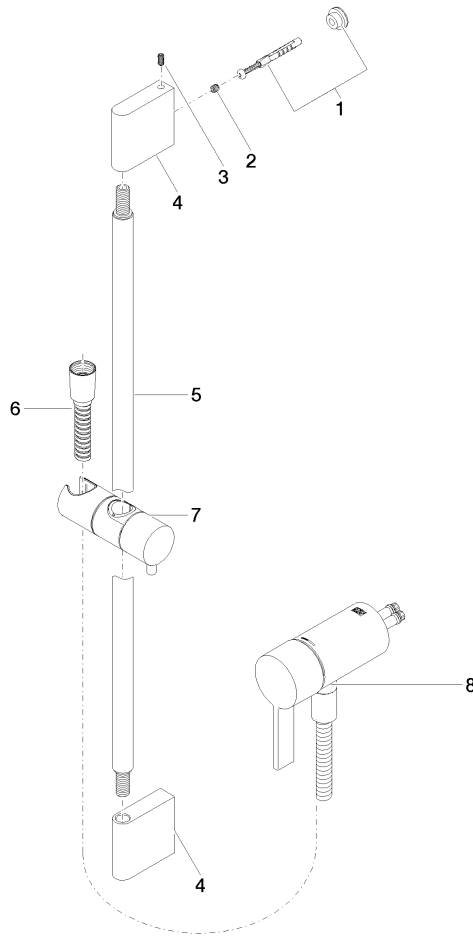

Concealed single-lever mixer with integrated shower connection with shower set - Brushed Chrome

IMO

ST 050 205 9979

- metal shower hose 1750mm with integrated anti-twist protection
 - slide bar
 - Pipe diameter 18 mm
 - Hand shower: COMPACT RAIN, max. flow rate 15 l/min (at 3 bar)
 - spray head Ø 130 mm
- Intrinsic protection against back flow.**

No.	Item Number	Name	Quantity used	Delivery time
1	09 23 01 039 90	sieve	1	2

Concealed single-lever mixer with integrated shower connection with shower set - Brushed Chrome

IMO

ST 050 205 9979

- metal shower hose 1750mm with integrated anti-twist protection
- slide bar
- Pipe diameter 18 mm

IMO

ST 050 205 0070
mm [inches]

Certificates

Belgaqua_21-025- WRAS_2011027. LGA_29928.
27_1.

Concealed single-lever mixer with integrated shower connection with shower set - Brushed Chrome

ST 050 205 9979
Parts for other
finishes can be found
here: Chrome

Spare parts list

No.	Item Number	Name	Quantity used	Delivery time
1	05 17 20 726 02 90	fixing set	1	2
2	09 31 11 049 90	pin	2	2
3	04 31 11 113 00 90	pin	2	2
4	08 17 97 054-93	holder	2	20
5	90 28 22 597 00-93	holder	1	20
6	28 322 970-93	Metal shower hose 1/2" x 3/8" x 1750 mm - Brushed Chrome	1	20
7	12 580 970-93	Slide unit - Brushed Chrome	1	20
9	36 050 970-93	Concealed single-lever mixer with integrated shower connection - Brushed Chrome	1	20