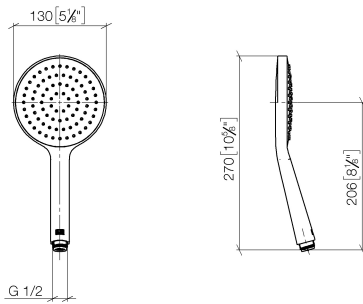

Concealed single-lever mixer with integrated shower connection with shower set - Brushed Dark Platinum

IMO

ST 050 205 9979

- metal shower hose 1750mm with integrated anti-twist protection
 - slide bar
 - Pipe diameter 18 mm
 - Hand shower: COMPACT RAIN, max. flow rate 15 l/min (at 3 bar)
 - spray head Ø 130 mm
- Intrinsic protection against back flow.**

IMO

ST 050 205 9979

Concealed single-lever mixer with integrated shower connection with shower set - Brushed Dark Platinum

IMO

ST 050 205 9979

- metal shower hose 1750mm with integrated anti-twist protection
- slide bar
- Pipe diameter 18 mm

IMO

ST 050 205 9979

Concealed single-lever mixer with integrated shower connection with shower set - Brushed Dark Platinum

IMO

ST 050 205 9979

Concealed single-lever mixer with integrated shower connection with shower set - Brushed Dark Platinum

ST 050 205 0070
mm [inches]

Flow rate chart

Certificates

DVGW_DW-
6517DN0129.

LGA_29983.

WRAS_2009011.

Concealed single-lever mixer with integrated shower connection with shower set - Brushed Dark Platinum

ST 050 205 9979
Parts for other
finishes can be found
here: Chrome