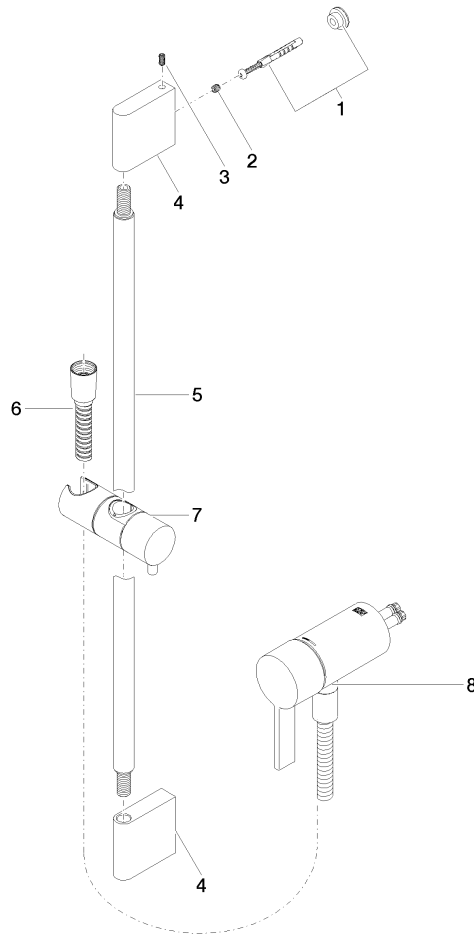

Concealed single-lever mixer with integrated shower connection with shower set - Brushed Dark Platinum

IMO

ST 050 205 9979

- metal shower hose 1750mm with integrated anti-twist protection
 - slide bar
 - Pipe diameter 18 mm
 - Hand shower: COMPACT RAIN, max. flow rate 15 l/min (at 3 bar)
 - spray head Ø 130 mm
- Intrinsic protection against back flow.**

IMO

ST 050 205 9979

Concealed single-lever mixer with integrated shower connection with shower set - Brushed Dark Platinum

IMO

ST 050 205 9979

- metal shower hose 1750mm with integrated anti-twist protection
- slide bar
- Pipe diameter 18 mm

Concealed single-lever mixer with integrated shower connection with shower set - Brushed Dark Platinum

IMO

ST 050 205 0070
mm [inches]

Certificates

Belgaqua_21-025- WRAS_2011027. LGA_29928.
27_1.

ST 050 205 9979

Spare parts list

No.	Item Number	Name	Quantity used	Delivery time
1	05 17 20 726 02 90	fixing set	1	2
2	09 31 11 049 90	pin	2	2
3	04 31 11 113 00 90	pin	2	2
4	08 17 97 054-99	holder	2	30
5	90 28 22 597 00-99	holder	1	30
6	28 322 970-99	Metal shower hose 1/2" x 3/8" x 1750 mm - Brushed Dark Platinum	1	2
7	12 580 970-99	Slide unit - Brushed Dark Platinum	1	30
9	36 050 970-99	Concealed single-lever mixer with integrated shower connection - Brushed Dark Platinum	1	30