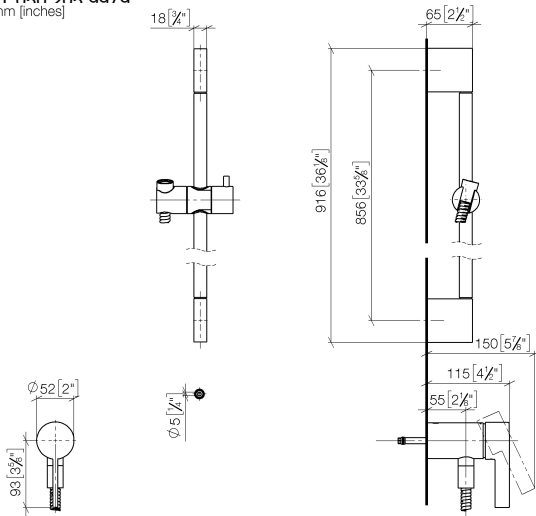

Concealed single-lever mixer with integrated shower connection with shower set - Brushed Dark Platinum

IMO

ST 050 205 9979

- metal shower hose 1750mm with integrated anti-twist protection
 - slide bar
 - Pipe diameter 18 mm
 - Hand shower: COMPACT RAIN, max. flow rate 15 l/min (at 3 bar)
 - spray head Ø 130 mm
- Intrinsic protection against back flow.**

IMO

ST 050 205 9979

Concealed single-lever mixer with integrated shower connection with shower set - Brushed Dark Platinum

IMO

ST 050 205 9979

- metal shower hose 1750mm with integrated anti-twist protection
- slide bar
- Pipe diameter 18 mm

Concealed single-lever mixer with integrated shower connection with shower set - Brushed Dark Platinum

IMO

ST 050 205 0070
mm [inches]

Certificates

Belgaqua_21-025- WRAS_2011027. LGA_29928.
27_1.

ST 050 205 9979

Spare parts list

No.	Item Number	Name	Quantity used	Delivery time
1	05 17 20 726 02 90	fixing set	1	2
2	09 31 11 049 90	pin	2	2
3	04 31 11 113 00 90	pin	2	2
4	08 17 97 054-99	holder	2	30
5	90 28 22 597 00-99	holder	1	30
6	28 322 970-99	Metal shower hose 1/2" x 3/8" x 1750 mm - Brushed Dark Platinum	1	2
7	12 580 970-99	Slide unit - Brushed Dark Platinum	1	30
9	36 050 970-99	Concealed single-lever mixer with integrated shower connection - Brushed Dark Platinum	1	30