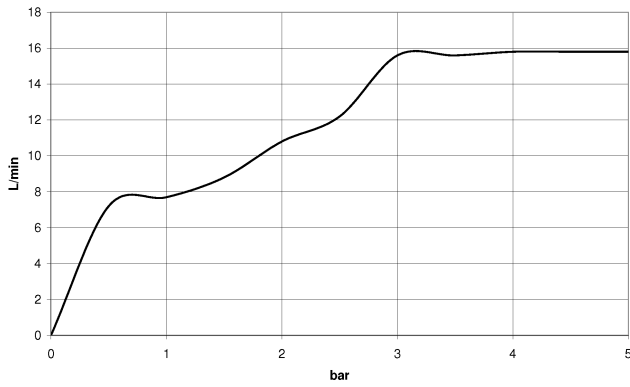

Concealed single-lever mixer with integrated shower connection with shower set - Platinum

IMO

ST 050 206 0979

ST 050 206 0070
mm [inches]

Flow rate chart

Certificates

LGA_29984.

DVGW_DW-
6517DN0129.