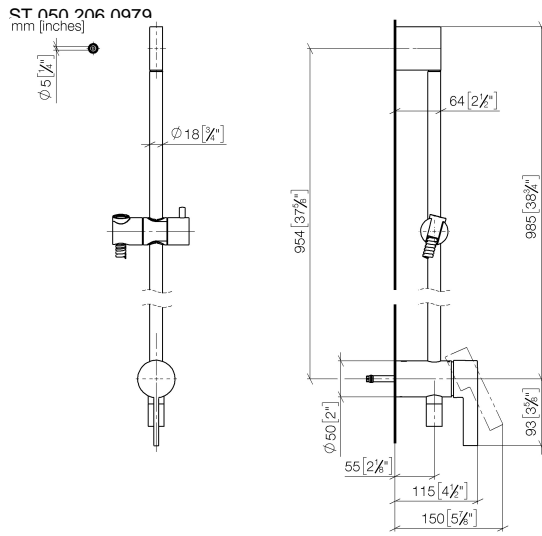

Certificates

Belgaqua_21-025- WRAS_2011027. LGA_29928.
27_1.