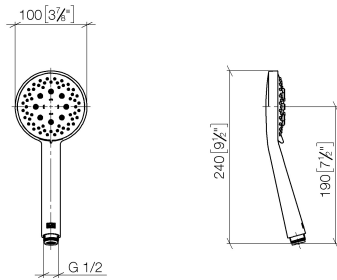

Concealed single-lever mixer with integrated shower connection with shower set - Dark Chrome

IMO

ST 050 206 0979

- metal shower hose 1750mm with integrated anti-twist protection
 - slide bar
 - Pipe diameter 18 mm
 - Hand shower: Three or five settings: COMPACT RAIN, COMPACT SOFT FLOW, COMPACT AQUAPRESSURE FLOW, max. flow rate 15 l/min (at 3 bar)
 - spray head Ø 100mm
- Intrinsic protection against back flow.**

IMO

ST 050 206 0979

Concealed single-lever mixer with integrated shower connection with shower set - Dark Chrome

IMO

ST 050 206 0979

- Three or five settings: COMPACT RAIN, COMPACT SOFT FLOW, COMPACT AQUAPRESSURE FLOW, max. flow rate 15 l/min (at 3 bar)
- with anti-scale system
- spray head Ø 100mm
- 1/2" connection
- WRAS 1704043
- Function from: 7 l/min

IMO

ST 050 206 0979

Concealed single-lever mixer with integrated shower connection with shower set - Dark Chrome

ST 050 206 0070
mm [inches]

Flow rate chart

Certificates

LGA_29984.

DVGW_DW-
6517DN0129.

Concealed single-lever mixer with integrated shower connection with shower set - Dark Chrome

IMO

ST 050 206 0979

- metal shower hose 1750mm with integrated anti-twist protection
- slide bar
- Pipe diameter 18 mm