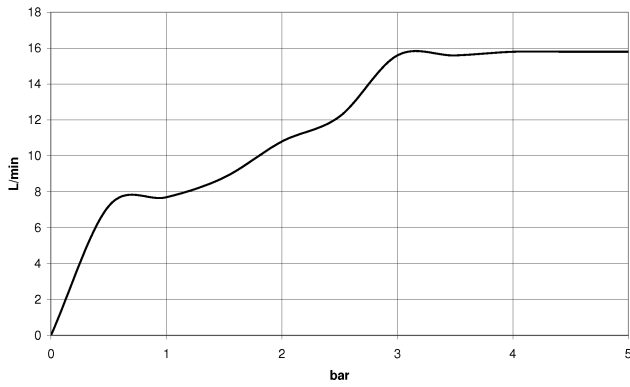

IMO

ST 050 206 0979

Concealed single-lever mixer with integrated shower connection with shower set - Dark Chrome

ST 050 206 0070
mm [inches]

Flow rate chart

Certificates

LGA_29984.

DVGW_DW-
6517DN0129.