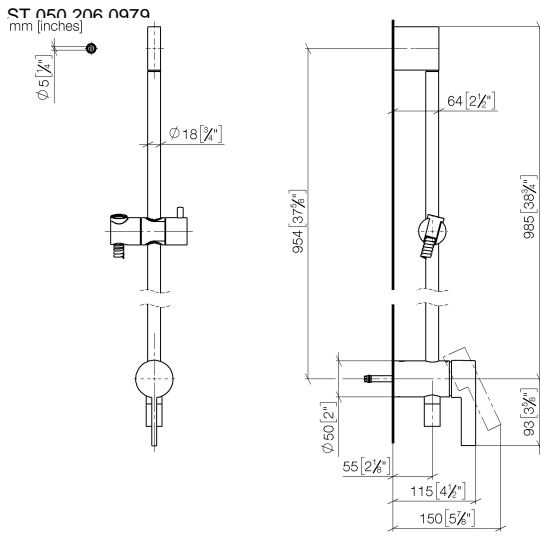

Concealed single-lever mixer with integrated shower connection with shower set - Brushed Durabronz (23kt Gold)

Certificates

Belgaqua_21-025- WRAS_2011027. LGA_29928.
27_1.