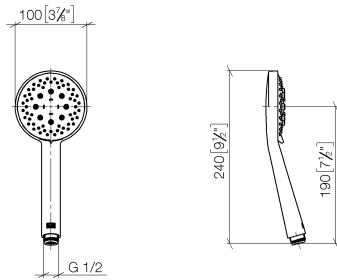

**Concealed single-lever mixer with integrated shower connection with shower set - Brushed Durabronz (23kt Gold)**

IMO

ST 050 206 0979

- metal shower hose 1750mm with integrated anti-twist protection
  - slide bar
  - Pipe diameter 18 mm
  - Hand shower: Three or five settings: COMPACT RAIN, COMPACT SOFT FLOW, COMPACT AQUAPRESSURE FLOW, max. flow rate 15 l/min (at 3 bar)
  - spray head Ø 100mm
- Intrinsic protection against back flow.**

**Required miscellaneous**

**Concealed wall mounting -** 35 050 970 90  
 •max. recess depth 105 mm  
 •min. recess depth 80 mm

**Required miscellaneous**

**Hand shower - Brushed Durabronze (23kt Gold)** 28 017 979-28

### Spare parts list

No.	Item Number	Name	Quantity used	Delivery time
1	05 17 20 726 02 90	fixing set	1	2
2	09 31 11 049 90	pin	2	2
3	04 31 11 113 00 90	pin	2	2
4	08 17 97 054-28	holder	1	20
5	90 28 22 782 00-28	pipe	1	20
6	28 322 970-28	Metal shower hose 1/2" x 3/8" x 1750 mm - Brushed Durabron (23kt Gold)	1	20
7	12 580 970-28	Slide unit - Brushed Durabron (23kt Gold)	1	20
8	90 19 97 002 00-28	connection	1	20
9	90 14 20 026 00 90	seal	1	2

ST 050 206 0070  
mm [inches]

Flow rate chart

Certificates

LGA\_29984.

DVGW\_DW-  
6517DN0129.

WRAS\_2210003.

Concealed single-lever mixer with integrated shower connection with shower set - Brushed Durabronz (23kt Gold)