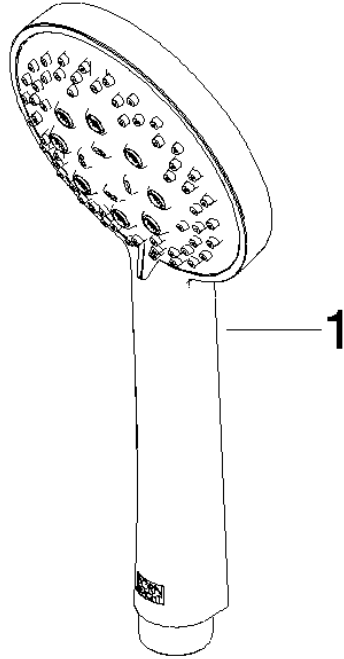

Concealed single-lever mixer with integrated shower connection with shower set - Brushed Durabronz (23kt Gold)

IMO

ST 050 206 0979
Parts for other
finishes can be found
here: Chrome

Spare parts list

No.	Item Number	Name	Quantity used	Delivery time
1	09 23 01 039 90	sieve	1	2