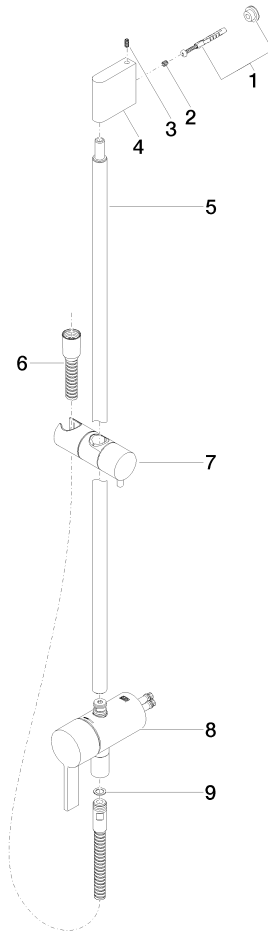

**Concealed single-lever mixer with integrated shower connection with shower set - Brushed Durabronz (23kt Gold)**

IMO

ST 050 206 0979

- metal shower hose 1750mm with integrated anti-twist protection
  - slide bar
  - Pipe diameter 18 mm
  - Hand shower: Three or five settings: COMPACT RAIN, COMPACT SOFT FLOW, COMPACT AQUAPRESSURE FLOW, max. flow rate 15 l/min (at 3 bar)
  - spray head Ø 100mm
- Intrinsic protection against back flow.**

---

IMO

ST 050 206 0979

**Concealed single-lever mixer with integrated shower connection with shower set - Brushed Durabronze (23kt Gold)**

IMO

ST 050 206 0979

- metal shower hose 1750mm with integrated anti-twist protection
- slide bar
- Pipe diameter 18 mm

**Required miscellaneous**

**Hand shower FlowReduce - Brushed Durabronze (23kt Gold)** 28 018 979-28 0010

**Concealed single-lever mixer with integrated shower connection with shower set - Brushed Durabronz (23kt Gold)**

### Spare parts list

No.	Item Number	Name	Quantity used	Delivery time
1	05 17 20 726 02 90	fixing set	1	2
2	09 31 11 049 90	pin	2	2
3	04 31 11 113 00 90	pin	2	2
4	08 17 97 054-28	holder	1	20
5	90 28 22 782 00-28	pipe	1	20
6	28 322 970-28	Metal shower hose 1/2" x 3/8" x 1750 mm - Brushed Durabron (23kt Gold)	1	20
7	12 580 970-28	Slide unit - Brushed Durabron (23kt Gold)	1	20
8	90 19 97 002 00-28	connection	1	20
9	90 14 20 026 00 90	seal	1	2