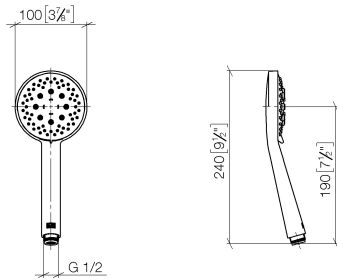

Concealed single-lever mixer with integrated shower connection with shower set - Matte Black

IMO

ST 050 206 0979

- metal shower hose 1750mm with integrated anti-twist protection
 - slide bar
 - Pipe diameter 18 mm
 - Hand shower: Three or five settings: COMPACT RAIN, COMPACT SOFT FLOW, COMPACT AQUAPRESSURE FLOW, max. flow rate 15 l/min (at 3 bar)
 - spray head Ø 100mm
- Intrinsic protection against back flow.**

Spare parts list

No.	Item Number	Name	Quantity used	Delivery time
1	05 17 20 726 02 90	fixing set	1	2
2	09 31 11 049 90	pin	2	2
3	04 31 11 113 00 90	pin	2	2
4	08 17 97 054-33	holder	1	30
5	90 28 22 782 00-33	pipe	1	30
6	28 322 970-33	Metal shower hose 1/2" x 3/8" x 1750 mm - Matte Black	1	2
7	12 580 970-33	Slide unit - Matte Black	1	10
8	90 19 97 002 00-33	connection	1	30
9	90 14 20 026 00 90	seal	1	2

Concealed single-lever mixer with integrated shower connection with shower set - Matte Black

IMO

ST 050 206 0979

- Three or five settings: COMPACT RAIN, COMPACT SOFT FLOW, COMPACT AQUAPRESSURE FLOW, max. flow rate 15 l/min (at 3 bar)
- with anti-scale system
- spray head Ø 100mm
- 1/2" connection
- WRAS 1704043
- Function from: 7 l/min

IMO

ST 050 206 0979

Concealed single-lever mixer with integrated shower connection with shower set - Matte Black

IMO

ST 050 206 0979

ST 050 206 0070
mm [inches]

Flow rate chart

Certificates