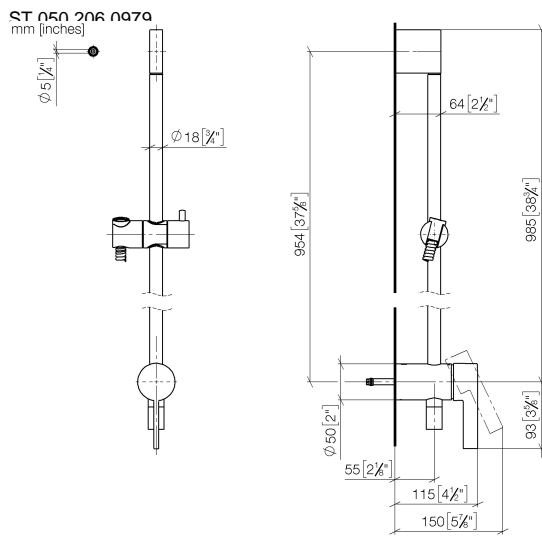

Certificates

Belgaqua_21-025- WRAS_2011027. LGA_29928.
27_1.