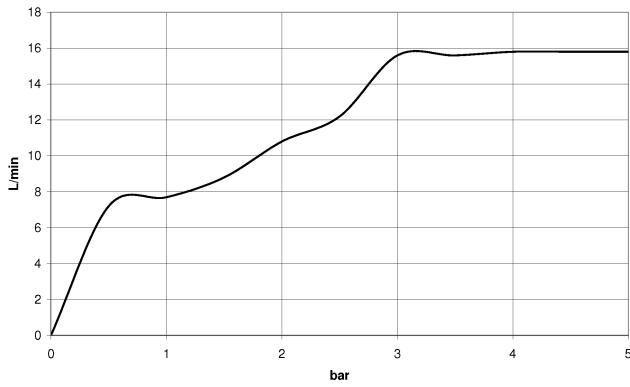

IMO

ST 050 206 0979

Concealed single-lever mixer with integrated shower connection with shower set - Matte Black

IMO

ST 050 206 0979

ST 050 206 0070
mm [inches]

Flow rate chart

Certificates