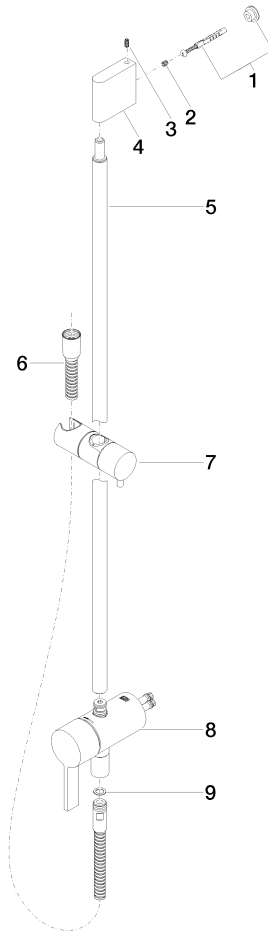

Concealed single-lever mixer with integrated shower connection with shower set - Matte Black

IMO

ST 050 206 0979

- metal shower hose 1750mm with integrated anti-twist protection
 - slide bar
 - Pipe diameter 18 mm
 - Hand shower: Three or five settings: COMPACT RAIN, COMPACT SOFT FLOW, COMPACT AQUAPRESSURE FLOW, max. flow rate 15 l/min (at 3 bar)
 - spray head Ø 100mm
- Intrinsic protection against back flow.**

IMO

ST 050 206 0979

Concealed single-lever mixer with integrated shower connection with shower set - Matte Black

IMO

ST 050 206 0979

- metal shower hose 1750mm with integrated anti-twist protection
- slide bar
- Pipe diameter 18 mm

Spare parts list

No.	Item Number	Name	Quantity used	Delivery time
1	05 17 20 726 02 90	fixing set	1	2
2	09 31 11 049 90	pin	2	2
3	04 31 11 113 00 90	pin	2	2
4	08 17 97 054-33	holder	1	30
5	90 28 22 782 00-33	pipe	1	30
6	28 322 970-33	Metal shower hose 1/2" x 3/8" x 1750 mm - Matte Black	1	2
7	12 580 970-33	Slide unit - Matte Black	1	10
8	90 19 97 002 00-33	connection	1	30
9	90 14 20 026 00 90	seal	1	2

Concealed single-lever mixer with integrated shower connection with shower set - Matte Black

IMO

ST 050 206 0979

- Three or five settings: COMPACT RAIN, COMPACT SOFT FLOW, COMPACT AQUAPRESSURE FLOW, max. flow rate 15 l/min (at 3 bar)
- with anti-scale system
- spray head Ø 100mm
- 1/2" connection
- WRAS 1704043
- Function from: 7 l/min