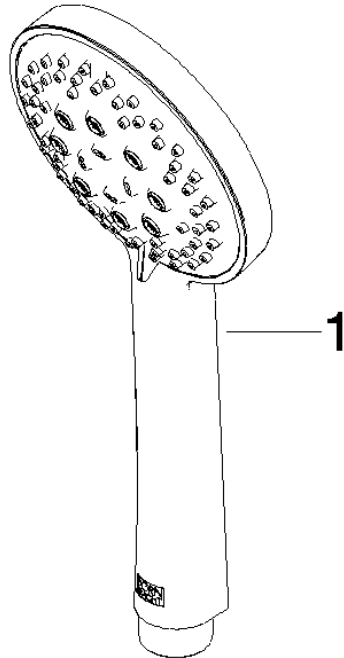

Concealed single-lever mixer with integrated shower connection with shower set - Matte Black

IMO

ST 050 206 0979

- metal shower hose 1750mm with integrated anti-twist protection
 - slide bar
 - Pipe diameter 18 mm
 - Hand shower: Three or five settings: COMPACT RAIN, COMPACT SOFT FLOW, COMPACT AQUAPRESSURE FLOW, max. flow rate 15 l/min (at 3 bar)
 - spray head Ø 100mm
- Intrinsic protection against back flow.**

IMO

ST 050 206 0979

Concealed single-lever mixer with integrated shower connection with shower set - Matte Black

IMO

ST 050 206 0979

- metal shower hose 1750mm with integrated anti-twist protection
- slide bar
- Pipe diameter 18 mm

Spare parts list

No.	Item Number	Name	Quantity used	Delivery time
1	05 17 20 726 02 90	fixing set	1	2
2	09 31 11 049 90	pin	2	2
3	04 31 11 113 00 90	pin	2	2
4	08 17 97 054-33	holder	1	30
5	90 28 22 782 00-33	pipe	1	30
6	28 322 970-33	Metal shower hose 1/2" x 3/8" x 1750 mm - Matte Black	1	2
7	12 580 970-33	Slide unit - Matte Black	1	10
8	90 19 97 002 00-33	connection	1	30
9	90 14 20 026 00 90	seal	1	2

Spare parts list

No.	Item Number	Name	Quantity used	Delivery time
1	09 23 01 039 90	sieve	1	2