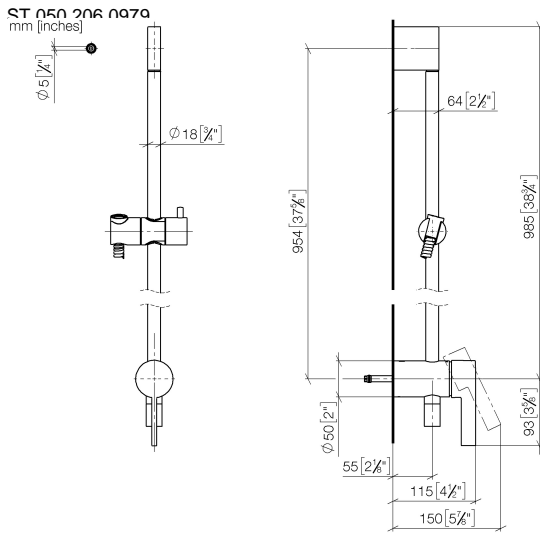

Concealed single-lever mixer with integrated shower connection with shower set - Brushed Champagne (22kt Gold)

IMO

ST 050 206 0979

- metal shower hose 1750mm with integrated anti-twist protection
 - slide bar
 - Pipe diameter 18 mm
 - Hand shower: Three or five settings: COMPACT RAIN, COMPACT SOFT FLOW, COMPACT AQUAPRESSURE FLOW, max. flow rate 15 l/min (at 3 bar)
 - spray head Ø 100mm
- Intrinsic protection against back flow.**

IMO

ST 050 206 0979

Concealed single-lever mixer with integrated shower connection with shower set - Brushed Champagne (22kt Gold)

IMO

ST 050 206 0979

- Three or five settings: COMPACT RAIN, COMPACT SOFT FLOW, COMPACT AQUAPRESSURE FLOW, max. flow rate 15 l/min (at 3 bar)
- with anti-scale system
- spray head Ø 100mm
- 1/2" connection
- WRAS 1704043
- Function from: 7 l/min

- metal shower hose 1750mm with integrated anti-twist protection
- slide bar
- Pipe diameter 18 mm

This article does not include a hand shower!

Intrinsic protection against back flow.

Fits: IMO, LULU, MADISON, MEM, TARA, CL.1, LISSÉ, VAIA, META, CYO

Concealed single-lever mixer with integrated shower connection with shower set - Brushed Champagne (22kt Gold)

ST 050 206 0979
Parts for other finishes can be found here: [Chrome](#)

Spare parts list

No.	Item Number	Name	Quantity used	Delivery time
1	05 17 20 726 02 90	fixing set	1	2
2	09 31 11 049 90	pin	2	2
3	04 31 11 113 00 90	pin	2	2
4	08 17 97 054-46	holder	1	30
5	90 28 22 782 00-46	pipe	1	30
6	28 322 970-46	Metal shower hose 1/2" x 3/8" x 1750 mm - Brushed Champagne (22kt Gold)	1	30
7	12 580 970-46	Slide unit - Brushed Champagne (22kt Gold)	1	30
8	90 19 97 002 00-46	connection	1	30
9	90 14 20 026 00 90	seal	1	2