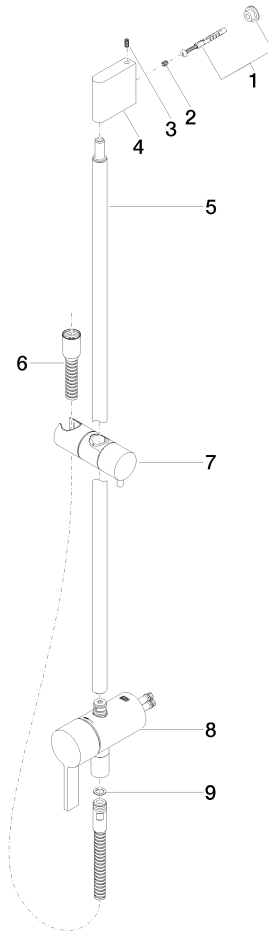

Concealed single-lever mixer with integrated shower connection with shower set - Brushed Champagne (22kt Gold)

IMO

ST 050 206 0979

- metal shower hose 1750mm with integrated anti-twist protection
 - slide bar
 - Pipe diameter 18 mm
 - Hand shower: Three or five settings: COMPACT RAIN, COMPACT SOFT FLOW, COMPACT AQUAPRESSURE FLOW, max. flow rate 15 l/min (at 3 bar)
 - spray head Ø 100mm
- Intrinsic protection against back flow.**

- metal shower hose 1750mm with integrated anti-twist protection
- slide bar
- Pipe diameter 18 mm

This article does not include a hand shower!

Intrinsic protection against back flow.

Fits: IMO, LULU, MADISON, MEM, TARA, CL.1, LISSÉ, VAIA, META, CYO

Concealed single-lever mixer with integrated shower connection with shower set - Brushed Champagne (22kt Gold)

IMO

ST 050 206 0979

Concealed single-lever mixer with integrated shower connection with shower set - Brushed Champagne (22kt Gold)

Concealed single-lever mixer with integrated shower connection with shower set - Brushed Champagne (22kt Gold)

ST 050 206 0979
Parts for other finishes can be found here: [Chrome](#)

Spare parts list

No.	Item Number	Name	Quantity used	Delivery time
1	05 17 20 726 02 90	fixing set	1	2
2	09 31 11 049 90	pin	2	2
3	04 31 11 113 00 90	pin	2	2
4	08 17 97 054-46	holder	1	30
5	90 28 22 782 00-46	pipe	1	30
6	28 322 970-46	Metal shower hose 1/2" x 3/8" x 1750 mm - Brushed Champagne (22kt Gold)	1	30
7	12 580 970-46	Slide unit - Brushed Champagne (22kt Gold)	1	30
8	90 19 97 002 00-46	connection	1	30
9	90 14 20 026 00 90	seal	1	2