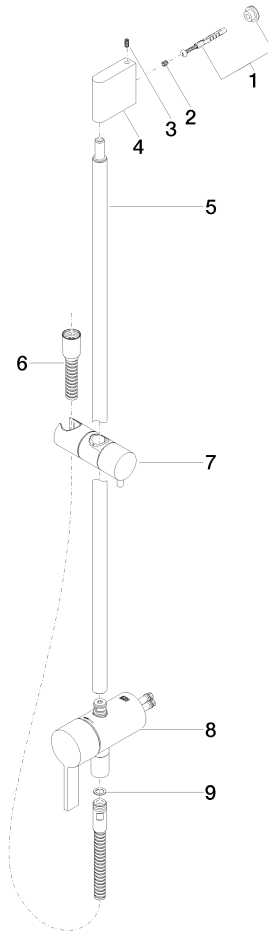

Concealed single-lever mixer with integrated shower connection with shower set - Champagne (22kt Gold)

IMO

ST 050 206 0979

- metal shower hose 1750mm with integrated anti-twist protection
 - slide bar
 - Pipe diameter 18 mm
 - Hand shower: Three or five settings: COMPACT RAIN, COMPACT SOFT FLOW, COMPACT AQUAPRESSURE FLOW, max. flow rate 15 l/min (at 3 bar)
 - spray head Ø 100mm
- Intrinsic protection against back flow.**

No.	Item Number	Name	Quantity used	Delivery time
1	09 23 01 039 90	sieve	1	2

Concealed single-lever mixer with integrated shower connection with shower set - Champagne (22kt Gold)

IMO

ST 050 206 0979

- metal shower hose 1750mm with integrated anti-twist protection
- slide bar
- Pipe diameter 18 mm

Concealed single-lever mixer with integrated shower connection with shower set - Champagne (22kt Gold)

IMO

ST 050 206 0979

Concealed single-lever mixer with integrated shower connection with shower set - Champagne (22kt Gold)

Concealed single-lever mixer with integrated shower connection with shower set - Champagne (22kt Gold)

ST 050 206 0979

Parts for other finishes can be found here: [Chrome](#)

Spare parts list

No.	Item Number	Name	Quantity used	Delivery time
1	05 17 20 726 02 90	fixing set	1	2
2	09 31 11 049 90	pin	2	2
3	04 31 11 113 00 90	pin	2	2
4	08 17 97 054-47	holder	1	30
5	90 28 22 782 00-47	pipe	1	30
6	28 322 970-47	Metal shower hose 1/2" x 3/8" x 1750 mm - Champagne (22kt Gold)	1	30
7	12 580 970-47	Slide unit - Champagne (22kt Gold)	1	30
8	90 19 97 002 00-47	connection	1	30
9	90 14 20 026 00 90	seal	1	2