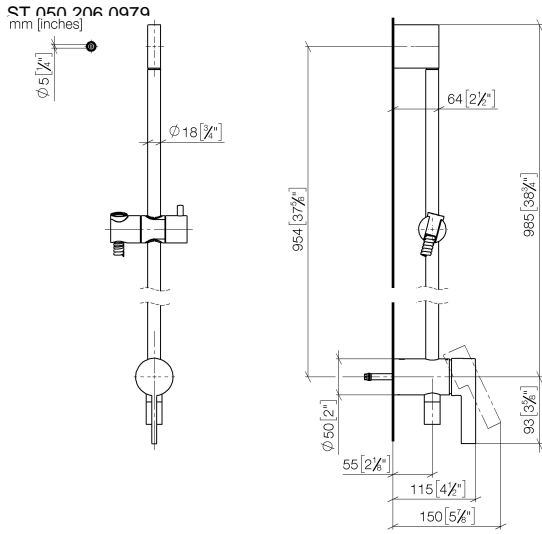

Concealed single-lever mixer with integrated shower connection with shower set - Champagne (22kt Gold)

IMO

ST 050 206 0979

- metal shower hose 1750mm with integrated anti-twist protection
 - slide bar
 - Pipe diameter 18 mm
 - Hand shower: Three or five settings: COMPACT RAIN, COMPACT SOFT FLOW, COMPACT AQUAPRESSURE FLOW, max. flow rate 15 l/min (at 3 bar)
 - spray head Ø 100mm
- Intrinsic protection against back flow.**

IMO

ST 050 206 0979

Concealed single-lever mixer with integrated shower connection with shower set - Champagne (22kt Gold)

ST 050 206 0070
mm [inches]

Flow rate chart

Certificates

LGA_29984.

DVGW_DW-
6517DN0129.

No.	Item Number	Name	Quantity used	Delivery time
1	09 23 01 039 90	sieve	1	2

Concealed single-lever mixer with integrated shower connection with shower set - Champagne (22kt Gold)

IMO

ST 050 206 0979

- metal shower hose 1750mm with integrated anti-twist protection
- slide bar
- Pipe diameter 18 mm

Concealed single-lever mixer with integrated shower connection with shower set - Champagne (22kt Gold)

ST 050 206 0979

Parts for other finishes can be found here: [Chrome](#)

Spare parts list

No.	Item Number	Name	Quantity used	Delivery time
1	05 17 20 726 02 90	fixing set	1	2
2	09 31 11 049 90	pin	2	2
3	04 31 11 113 00 90	pin	2	2
4	08 17 97 054-47	holder	1	30
5	90 28 22 782 00-47	pipe	1	30
6	28 322 970-47	Metal shower hose 1/2" x 3/8" x 1750 mm - Champagne (22kt Gold)	1	30
7	12 580 970-47	Slide unit - Champagne (22kt Gold)	1	30
8	90 19 97 002 00-47	connection	1	30
9	90 14 20 026 00 90	seal	1	2