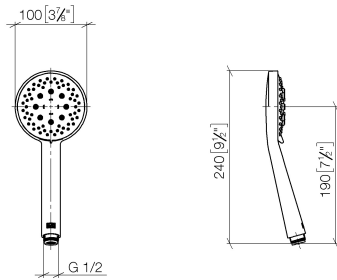

Concealed single-lever mixer with integrated shower connection with shower set - Champagne (22kt Gold)

IMO

ST 050 206 0979

- metal shower hose 1750mm with integrated anti-twist protection
 - slide bar
 - Pipe diameter 18 mm
 - Hand shower: Three or five settings: COMPACT RAIN, COMPACT SOFT FLOW, COMPACT AQUAPRESSURE FLOW, max. flow rate 15 l/min (at 3 bar)
 - spray head Ø 100mm
- Intrinsic protection against back flow.**

IMO

ST 050 206 0979

Concealed single-lever mixer with integrated shower connection with shower set - Champagne (22kt Gold)

IMO

ST 050 206 0979

- Three or five settings: COMPACT RAIN, COMPACT SOFT FLOW, COMPACT AQUAPRESSURE FLOW, max. flow rate 15 l/min (at 3 bar)
- with anti-scale system
- spray head Ø 100mm
- 1/2" connection
- WRAS 1704043
- Function from: 7 l/min

IMO

ST 050 206 0979

Concealed single-lever mixer with integrated shower connection with shower set - Champagne (22kt Gold)

ST 050 206 0070
mm [inches]

Flow rate chart

Certificates

LGA_29984.

DVGW_DW-
6517DN0129.

No.	Item Number	Name	Quantity used	Delivery time
1	09 23 01 039 90	sieve	1	2

Concealed single-lever mixer with integrated shower connection with shower set - Champagne (22kt Gold)

IMO

ST 050 206 0979

- metal shower hose 1750mm with integrated anti-twist protection
- slide bar
- Pipe diameter 18 mm