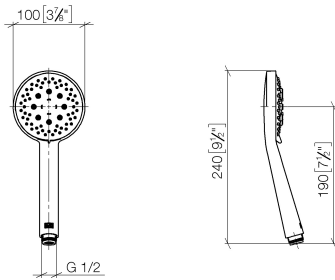

Concealed single-lever mixer with integrated shower connection with shower set - Brushed Chrome

IMO

ST 050 206 0979

- metal shower hose 1750mm with integrated anti-twist protection
 - slide bar
 - Pipe diameter 18 mm
 - Hand shower: Three or five settings: COMPACT RAIN, COMPACT SOFT FLOW, COMPACT AQUAPRESSURE FLOW, max. flow rate 15 l/min (at 3 bar)
 - spray head Ø 100mm
- Intrinsic protection against back flow.**

IMO

ST 050 206 0979

Concealed single-lever mixer with integrated shower connection with shower set - Brushed Chrome

IMO

ST 050 206 0979

- Three or five settings: COMPACT RAIN, COMPACT SOFT FLOW, COMPACT AQUAPRESSURE FLOW, max. flow rate 15 l/min (at 3 bar)
- with anti-scale system
- spray head Ø 100mm
- 1/2" connection
- WRAS 1704043
- Function from: 7 l/min

IMO

ST 050 206 0979

Concealed single-lever mixer with integrated shower connection with shower set - Brushed Chrome

IMO

ST 050 206 0070
mm [inches]

Flow rate chart

Certificates

LGA_29984.

No.	Item Number	Name	Quantity used	Delivery time
1	09 23 01 039 90	sieve	1	2

Concealed single-lever mixer with integrated shower connection with shower set - Brushed Chrome

IMO

ST 050 206 0979

- metal shower hose 1750mm with integrated anti-twist protection
- slide bar
- Pipe diameter 18 mm