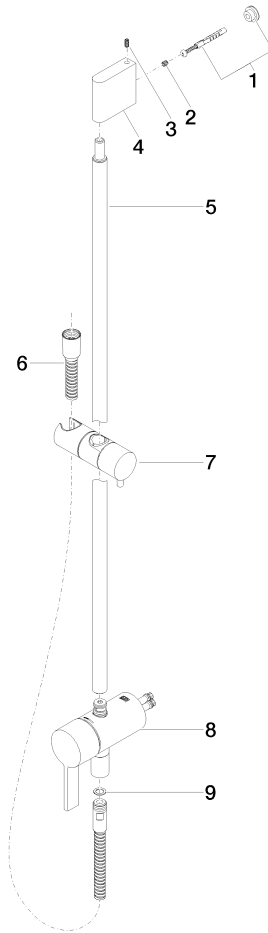

Concealed single-lever mixer with integrated shower connection with shower set - Brushed Chrome

IMO

ST 050 206 0979

- metal shower hose 1750mm with integrated anti-twist protection
 - slide bar
 - Pipe diameter 18 mm
 - Hand shower: Three or five settings: COMPACT RAIN, COMPACT SOFT FLOW, COMPACT AQUAPRESSURE FLOW, max. flow rate 15 l/min (at 3 bar)
 - spray head Ø 100mm
- Intrinsic protection against back flow.**

Individual components of this set

You need the following components for this set

1x 28 018 979-93

1x 36 111 970-93

Concealed single-lever mixer with integrated shower connection with shower set - Brushed Chrome

No.	Item Number	Name	Quantity used	Delivery time
1	09 23 01 039 90	sieve	1	2

Concealed single-lever mixer with integrated shower connection with shower set - Brushed Chrome

IMO

ST 050 206 0979

- metal shower hose 1750mm with integrated anti-twist protection
- slide bar
- Pipe diameter 18 mm

Spare parts list

No.	Item Number	Name	Quantity used	Delivery time
1	05 17 20 726 02 90	fixing set	1	2
2	09 31 11 049 90	pin	2	2
3	04 31 11 113 00 90	pin	2	2
4	08 17 97 054-93	holder	1	20
5	90 28 22 782 00-93	pipe	1	20
6	28 322 970-93	Metal shower hose 1/2" x 3/8" x 1750 mm - Brushed Chrome	1	20
7	12 580 970-93	Slide unit - Brushed Chrome	1	20
8	90 19 97 002 00-93	connection	1	20
9	90 14 20 026 00 90	seal	1	2