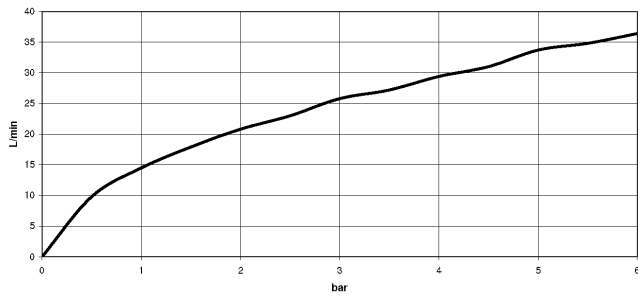

Required miscellaneous

TARA Regulator handle - Brushed Platinum 11 431 892-06

ST 060 113 4809

mm [inches]

Flow rate chart

Certificates

Belgaqua_22_281_2 LGA_29986.
7_5.

WRAS_2204005.