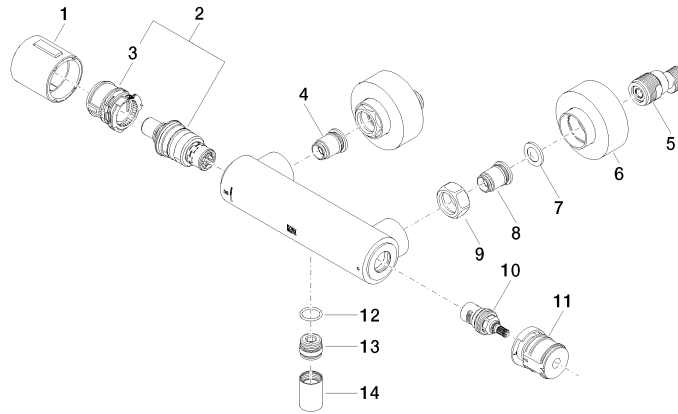

- slide-on rosettes Ø 70 mm
- gauge 150 mm - 13 mm
- 3/8" shower outlet
- with volume control
- WRAS 2204005

Intrinsic protection against back flow.

	Brushed Platinum	34 443 979-06
	Chrome	34 443 979-00
	Platinum	34 443 979-08
	Dark Chrome	34 443 979-19
	Brushed Durabronze (23kt Gold)	34 443 979-28
	Matte Black	34 443 979-33
	Brushed Champagne (22kt Gold)	34 443 979-46
	Champagne (22kt Gold)	34 443 979-47
	Brushed Chrome	34 443 979-93
	Brushed Dark Platinum	34 443 979-99

Required miscellaneous

TARA Regulator handle - Brushed Platinum 11 431 892-06

ST 060 113 4809

mm [inches]

Flow rate chart

Certificates

Belgaqua_22_281_2 LGA_29986.
7_5.

WRAS_2204005.

ST 060 113 4809

Parts for other finishes can be found here: [Chrome](#)

Spare parts list

No.	Item Number	Name	Quantity used	Delivery time
1	90 17 33 015 00-06	handle	1	10
2	90 15 02 070 00 90	cartridge	1	2
3	90 30 40 010 00 90	regulator	1	2
4	04 31 20 530 00 90	insert	1	2
5	04 11 04 030 00 90	connection	2	2
6	90 31 20 512 00-06	rosette	2	10
7	09 29 30 050 90	sieve	2	2
8	04 31 20 540 00 90	insert	1	2
9	09 24 77 008-00	nut	2	10
10	90 90 03 236 00 90	top	1	2
11	90 30 40 017 00 90	base	1	2
12	90 14 10 010 00 90	seal	1	2
13	09 31 20 511-06	nipple	1	60
14	90 21 02 069 00-06	cover	1	10