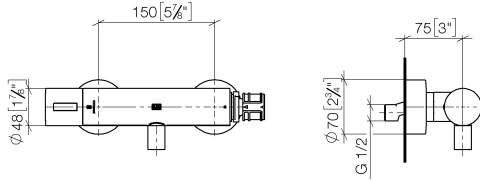

ST 060 113 4809

- slide-on rosettes Ø 70 mm
- gauge 150 mm - 13 mm
- 3/8" shower outlet
- with volume control

	Brushed Platinum	ST 060 113 4809-06
	Chrome	ST 060 113 4809-00
	Platinum	ST 060 113 4809-08
	Dark Chrome	ST 060 113 4809-19
	Brushed Durabronze (23kt Gold)	ST 060 113 4809-28
	Brushed Bronze	ST 060 113 4809-42
	Brushed Champagne (22kt Gold)	ST 060 113 4809-46
	Champagne (22kt Gold)	ST 060 113 4809-47
	Brushed Dark Platinum	ST 060 113 4809-99

- slide-on rosettes Ø 70 mm
- gauge 150 mm - 13 mm
- 3/8" shower outlet
- with volume control
- WRAS 2204005

Intrinsic protection against back flow.

	Brushed Platinum	34 443 979-06
	Chrome	34 443 979-00
	Platinum	34 443 979-08
	Dark Chrome	34 443 979-19
	Brushed Durabronze (23kt Gold)	34 443 979-28
	Matte Black	34 443 979-33
	Brushed Champagne (22kt Gold)	34 443 979-46
	Champagne (22kt Gold)	34 443 979-47
	Brushed Chrome	34 443 979-93
	Brushed Dark Platinum	34 443 979-99

Required miscellaneous

TARA Regulator handle - Brushed Platinum 11 431 892-06

ST 060 113 4809

mm [inches]

Flow rate chart

Certificates

Belgaqua_22_281_2 LGA_29986.
7_5.

WRAS_2204005.