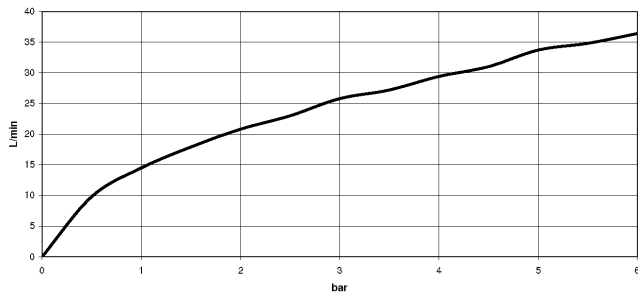

Required miscellaneous

TARA Regulator handle - Brushed Durabron (23kt Gold) 11 431 892-28

ST 060 113 4809

mm [inches]

Flow rate chart

Certificates

Belgaqua_22_281_2 LGA_29986.
7_5.

WRAS_2204005.