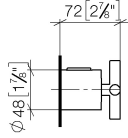

## TARA Shower thermostat - Brushed Platinum

---

TARA

ST 060 113 5892

ST 060 113 5892

mm [inches]