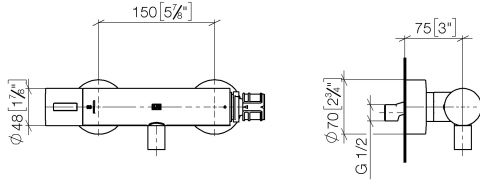

## TARA Shower thermostat - Brushed Platinum

---

TARA

ST 060 113 5892

ST 060 113 5892

mm [inches]

Flow rate chart

Certificates