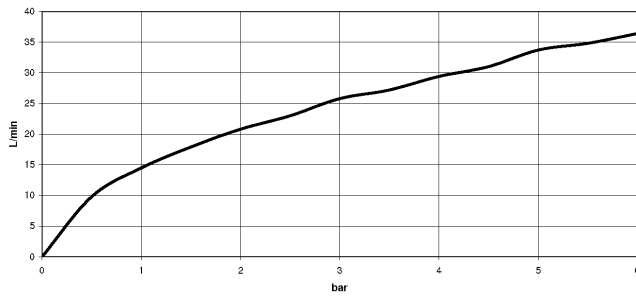

## TARA Shower thermostat - Brushed Platinum

---

TARA

ST 060 113 5892

ST 060 113 5892

mm [inches]

Flow rate chart

Certificates