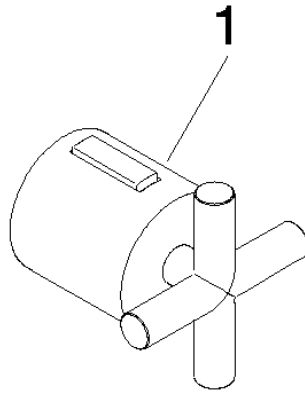

## TARA Shower thermostat - Brushed Platinum

---

TARA

ST 060 113 5892

ST 060 113 5892

mm [inches]

## TARA Shower thermostat - Brushed Platinum

---

TARA

ST 060 113 5892

ST 060 113 5892

Parts for other finishes can be found here: [Chrome](#)

- slide-on rosettes Ø 70 mm
- gauge 150 mm - 13 mm
- 3/8" shower outlet
- with volume control
- WRAS 2204005