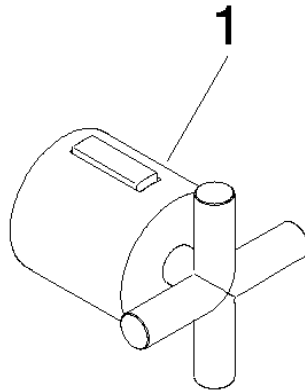

TARA Shower thermostat - Platinum

TARA

ST 060 113 5892

ST 060 113 5892

mm [inches]

TARA Shower thermostat - Platinum

TARA

ST 060 113 5892

ST 060 113 5892

Parts for other finishes can be found here: [Chrome](#)

- slide-on rosettes Ø 70 mm
- gauge 150 mm - 13 mm
- 3/8" shower outlet
- with volume control
- WRAS 2204005

Intrinsic protection against back flow.