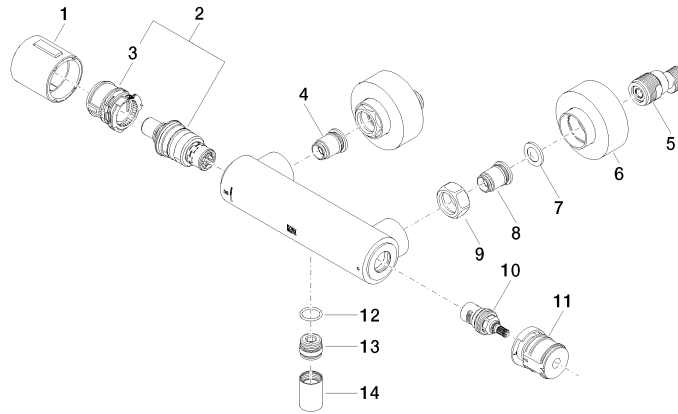

ST 060 113 5892

Parts for other finishes can be found here: [Chrome](#)

- slide-on rosettes Ø 70 mm
- gauge 150 mm - 13 mm
- 3/8" shower outlet
- with volume control
- WRAS 2204005

Intrinsic protection against back flow.

ST 060 113 5892

ST 060 113 5892

mm [inches]

Flow rate chart

Certificates

Belgaqua_22_281_2 LGA_29986.
7_5.

WRAS_2204005.

ST 060 113 5892

Parts for other finishes can be found here: [Chrome](#)

Spare parts list

No.	Item Number	Name	Quantity used	Delivery time
1	90 17 33 015 00-08	handle	1	40
2	90 15 02 070 00 90	cartridge	1	2
3	90 30 40 010 00 90	regulator	1	2
4	04 31 20 530 00 90	insert	1	2
5	04 11 04 030 00 90	connection	2	2
6	90 31 20 512 00-08	rosette	2	40
7	09 29 30 050 90	sieve	2	2
8	04 31 20 540 00 90	insert	1	2
9	09 24 77 008-00	nut	2	10
10	90 90 03 236 00 90	top	1	2
11	90 30 40 017 00 90	base	1	2
12	90 14 10 010 00 90	seal	1	2
13	09 31 20 511-08	nipple	1	60
14	90 21 02 069 00-08	cover	1	40