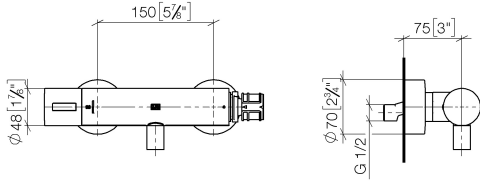

ST 060 113 5892

Parts for other finishes can be found here: [Chrome](#)

- slide-on rosettes Ø 70 mm
- gauge 150 mm - 13 mm
- 3/8" shower outlet
- with volume control
- WRAS 2204005

Intrinsic protection against back flow.

ST 060 113 5892

ST 060 113 5892

mm [inches]

Flow rate chart

Certificates

Belgaqua_22_281_2 LGA_29986.
7_5.

WRAS_2204005.

ST 060 113 5892