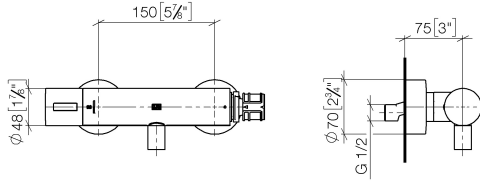

TARA Shower thermostat - Dark Chrome

TARA

ST 060 113 5892

ST 060 113 5892

Parts for other finishes can be found here: [Chrome](#)

- slide-on rosettes Ø 70 mm
- gauge 150 mm - 13 mm
- 3/8" shower outlet
- with volume control
- WRAS 2204005

TARA Shower thermostat - Dark Chrome

TARA

ST 060 113 5892

ST 060 113 5892

mm [inches]

Flow rate chart

Certificates

Belgaqua_22_281_2 LGA_29986.
7_5.