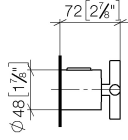

TARA Shower thermostat - Dark Chrome

TARA

ST 060 113 5892

TARA Shower thermostat - Dark Chrome

TARA

ST 060 113 5892

ST 060 113 5892

mm [inches]

TARA Shower thermostat - Dark Chrome

TARA

ST 060 113 5892

ST 060 113 5892

Parts for other finishes can be found here: [Chrome](#)

- slide-on rosettes Ø 70 mm
- gauge 150 mm - 13 mm
- 3/8" shower outlet
- with volume control
- WRAS 2204005