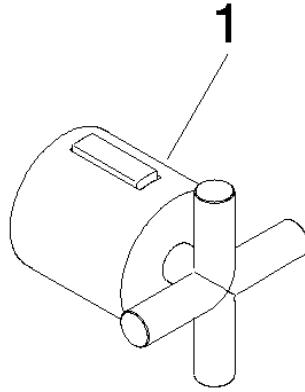

Individual components of this set

You need the following components for this set

1x 11 431 892-28

1x 34 443 979-28

TARA Shower thermostat - Brushed Durabross (23kt Gold)

TARA

ST 060 113 5892

ST 060 113 5892

TARA Shower thermostat - Brushed Durabronz (23kt Gold)

TARA

ST 060 113 5892

TARA Shower thermostat - Brushed Durabross (23kt Gold)

TARA

ST 060 113 5892

ST 060 113 5892

mm [inches]

TARA Shower thermostat - Brushed Durabross (23kt Gold)

TARA

ST 060 113 5892

ST 060 113 5892

Parts for other finishes can be found here: [Chrome](#)

- slide-on rosettes Ø 70 mm
- gauge 150 mm - 13 mm
- 3/8" shower outlet
- with volume control
- WRAS 2204005