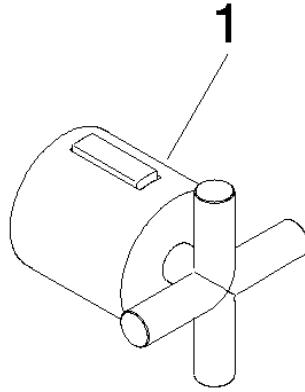

## TARA Shower thermostat - Brushed Champagne (22kt Gold)

---

TARA

ST 060 113 5892

ST 060 113 5892

Parts for other finishes can be found here: [Chrome](#)

- slide-on rosettes Ø 70 mm
- gauge 150 mm - 13 mm
- 3/8" shower outlet
- with volume control
- WRAS 2204005