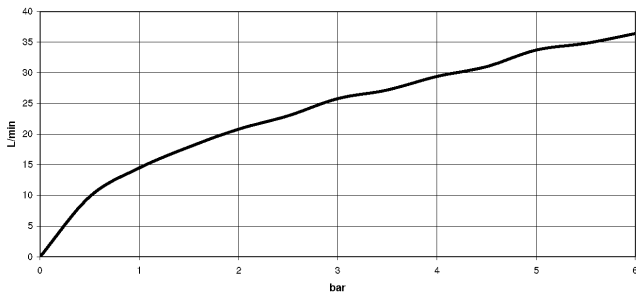

## TARA Shower thermostat - Brushed Champagne (22kt Gold)

---

TARA

ST 060 113 5892

ST 060 113 5892

mm [inches]

### Flow rate chart