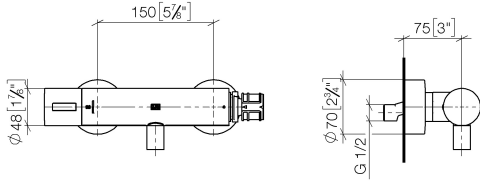

## TARA Shower thermostat - Brushed Champagne (22kt Gold)

---

TARA

ST 060 113 5892

ST 060 113 5892

mm [inches]