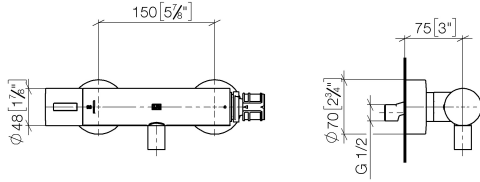

TARA Shower thermostat - Champagne (22kt Gold)

TARA

ST 060 113 5892

ST 060 113 5892

Parts for other finishes can be found here: [Chrome](#)

- slide-on rosettes Ø 70 mm
- gauge 150 mm - 13 mm
- 3/8" shower outlet
- with volume control
- WRAS 2204005

TARA Shower thermostat - Champagne (22kt Gold)

TARA

ST 060 113 5892

ST 060 113 5892

mm [inches]

Flow rate chart

Certificates

Belgaqua_22_281_2 LGA_29986.
7_5.