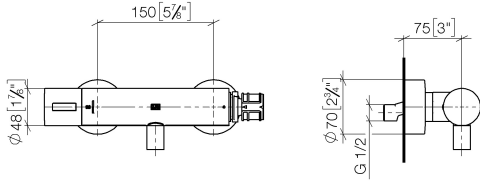

## TARA Shower thermostat - Brushed Chrome

---

TARA

ST 060 113 5892

ST 060 113 5892

mm [inches]