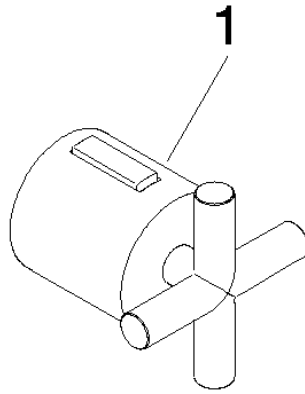

## TARA Shower thermostat - Brushed Chrome

---

TARA

ST 060 113 5892

ST 060 113 5892

mm [inches]

## TARA Shower thermostat - Brushed Chrome

---

TARA

ST 060 113 5892

ST 060 113 5892

Parts for other finishes can be found here: [Chrome](#)

- slide-on rosettes Ø 70 mm
- gauge 150 mm - 13 mm
- 3/8" shower outlet
- with volume control
- WRAS 2204005