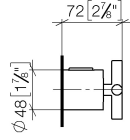

## TARA Shower thermostat - Brushed Chrome

---

TARA

ST 060 113 5892

ST 060 113 5892

mm [inches]