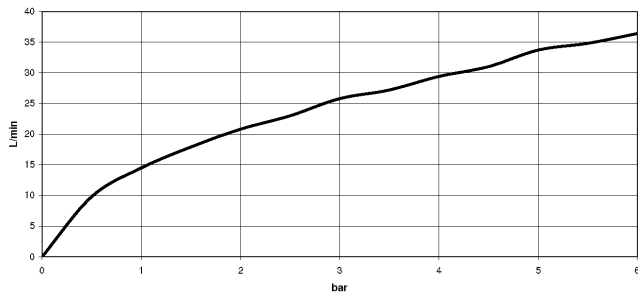

## TARA Shower thermostat - Brushed Chrome

---

TARA

ST 060 113 5892

ST 060 113 5892

mm [inches]

### Flow rate chart