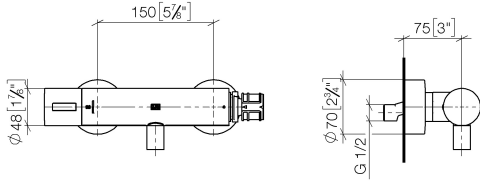

TARA Shower thermostat - Brushed Dark Platinum

TARA

ST 060 113 5892

ST 060 113 5892

mm [inches]

ST 060 113 5892

Parts for other finishes can be found here: [Chrome](#)

- slide-on rosettes Ø 70 mm
- gauge 150 mm - 13 mm
- 3/8" shower outlet
- with volume control
- WRAS 2204005

TARA

ST 060 113 5892

ST 060 113 5892

mm [inches]

Flow rate chart

Certificates

Belgaqua_22_281_2 LGA_29986.
7_5.

WRAS_2204005.