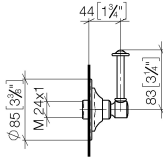

## MADISON Concealed two- and three-way diverter - Brushed Platinum

---

MADISON

ST 060 300 2371

ST 060 300 2371

- rotary diverter
- rosette Ø 85 mm

ST 060 300 2371

mm [inches]

Certificates

LGA\_28456.

**Spare parts list**

No.	Item Number	Name	Quantity used	Delivery time
1	90 27 97 007 00-06	cover	1	10
2	09 23 10 125-00	nut	1	10
3	90 14 10 063 00 90	seal	1	2
4	09 27 37 101-06	rosette	1	10
5	09 30 30 069 90	screw	1	2
6	09 30 11 194 90	disc	1	2
7	09 18 30 007-06	sleeve	1	-
Spare part can no longer be ordered, please order the replacement item				
8	90 28 10 030 00 90	ring	1	2
9	09 12 12 064-06	base	1	-
Spare part can no longer be ordered, please order the replacement item				
10	90 14 15 021 00 90	ring	1	2
11	09 21 02 160-06	cover	1	10
12	09 20 37 101-06	handle	1	10
13	09 20 37 001-06	handle	1	10
14	09 28 22 013 90	pipe	1	2
15	11 170 370-06	MADISON Lever insert - Brushed Platinum	1	10
16	09 30 30 062-06	screw	1	10