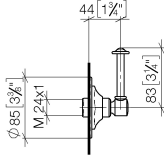

ST 060 300 2371

ST 060 300 2371  
Parts for other  
finishes can be found  
here: [Chrome](#)

- rotary diverter
- rosette Ø 85 mm

MADISON Concealed two- and three-way diverter - Brushed Durabrass (23kt Gold)

---

MADISON

ST 060 300 2371

ST 060 300 2371  
mm [inches]

Certificates

LGA\_28456.

ST 060 300 2371

**Spare parts list**

No.	Item Number	Name	Quantity used	Delivery time
1	90 27 97 007 00-28	cover	1	20
2	09 23 10 125-00	nut	1	10
3	90 14 10 063 00 90	seal	1	2
4	09 27 37 101-28	rosette	1	20
5	09 30 30 069 90	screw	1	2
6	09 30 11 194 90	disc	1	2
7	09 18 30 007-28	sleeve	1	-
Spare part can no longer be ordered, please order the replacement item				
8	90 28 10 030 00 90	ring	1	2
9	09 12 12 064-28	base	1	-
Spare part can no longer be ordered, please order the replacement item				
10	90 14 15 021 00 90	ring	1	2
11	09 21 02 160-28	cover	1	20
12	09 20 37 101-28	handle	1	20
13	09 20 37 001-28	handle	1	20
14	09 28 22 013 90	pipe	1	2
15	11 170 370-28	MADISON Lever insert - Brushed Durabronss (23kt Gold)	1	20
16	09 30 30 062-28	screw	1	20