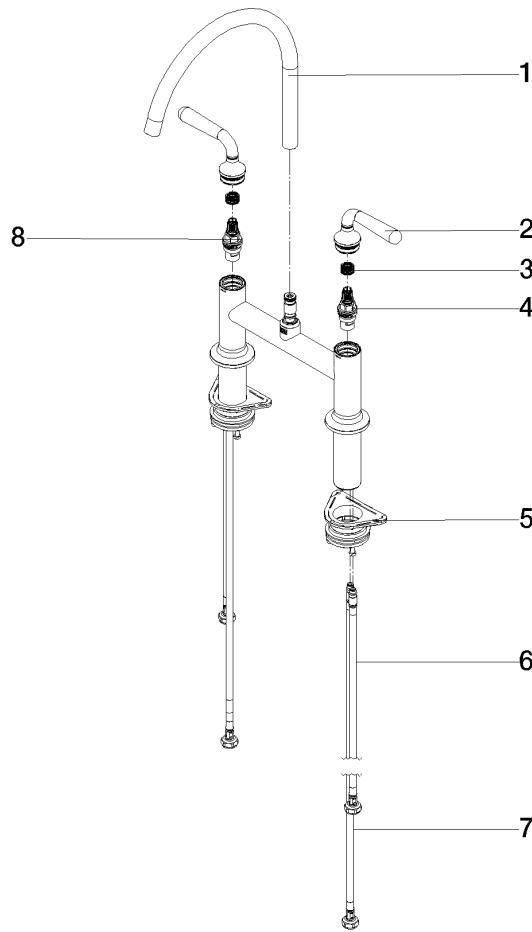

Parts for other finishes can be found here: [Chrome](#)

**Spare parts list**

No.	Item Number	Name	Quantity used	Delivery time
1	90 28 22 396 00-33	spout	1	-
Spare part can no longer be ordered, please order the replacement item				
2	90 20 80 057 00-33	handle	2	-
Spare part can no longer be ordered, please order the replacement item				
3	90 12 12 232 00 90	fixing cap	2	2
4	90 90 03 130 00 90	top	1	2
5	04 30 11 040 00 90	fixing set	2	2
6	04 30 04 100 00 90	hose	2	2
7	04 30 04 101 00 90	hose	2	2
8	90 90 03 131 00 90	top	1	2

ST 110 202 6809

- with round rosette
- spray flow
- automatic spout/shower diverter
- height of mixer 202 mm
- hole diameter rinsing spray 32mm
- fabric braided hose 1500 mm
- sprayface with anti-scaling system
- lead-free