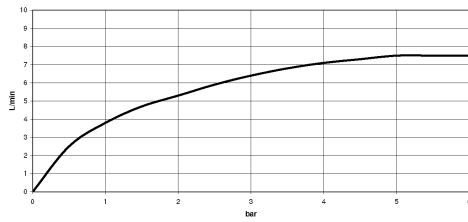

**Recommended miscellaneous**

**VAIA Dispenser with rosette - Matte Black** 82 434 809-33

ST 110 202 6809

mm [inches]  
1:5

Flow rate chart

Certificates

LGA\_38632.

ST 110 202 6809