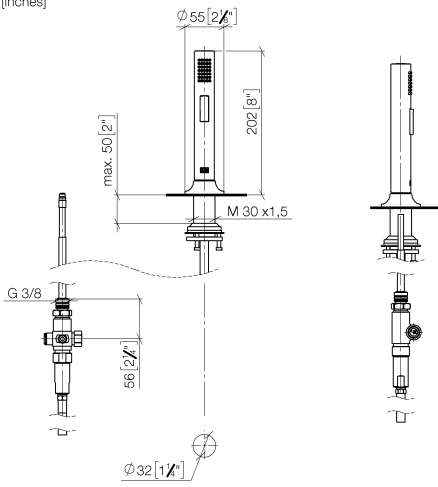

ST 110 202 6809

- with round rosette
- spray flow
- automatic spout/shower diverter
- height of mixer 202 mm
- hole diameter rinsing spray 32mm
- fabric braided hose 1500 mm
- sprayface with anti-scaling system
- lead-free

## VAIA Two-hole bridge mixer with rinsing spray set - Matte Black

---

VAIA

ST 110 202 6809

ST 110 202 6809

mm [inches]

Certificates

Belgaqua\_24-005-  
27\_3.