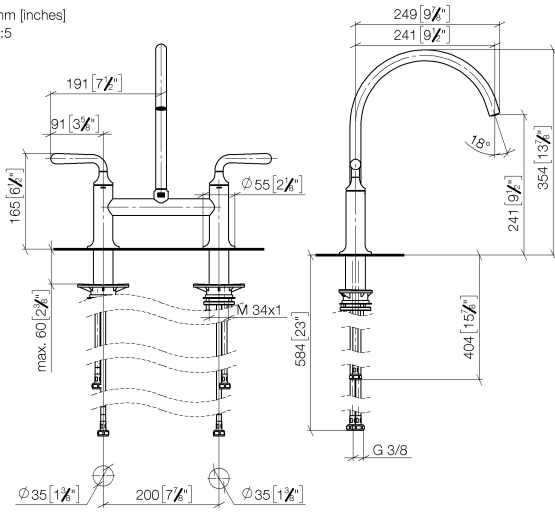

ST 110 202 6809

mm [inches]
1:5

Flow rate chart