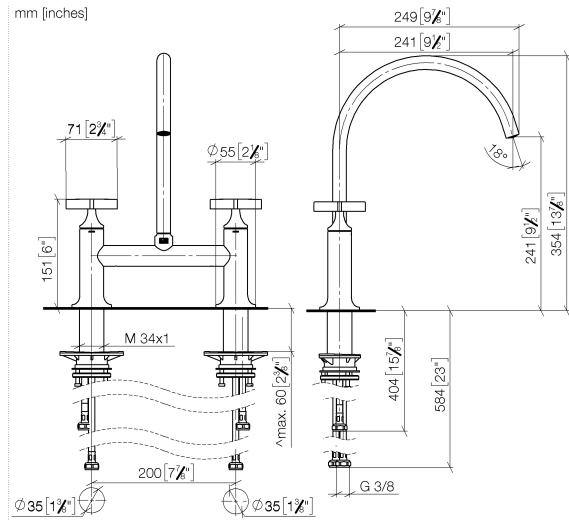

ST 110 202 7809

Flow rate chart