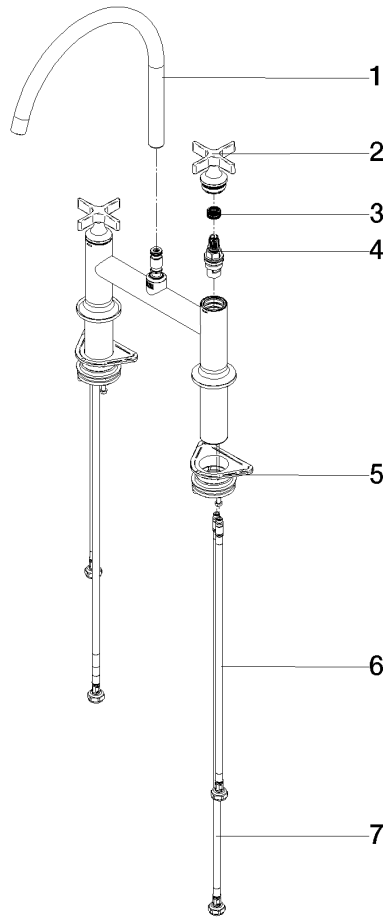

Spare parts list

No.	Item Number	Name	Quantity used	Delivery time
1	90 28 22 396 00-28	spout	1	-
Spare part can no longer be ordered, please order the replacement item				
2	90 20 80 036 00-28	handle	2	-
Spare part can no longer be ordered, please order the replacement item				
3	90 12 12 232 00 90	fixing cap	2	2
4	90 90 03 131 00 90	top	2	2
5	04 30 11 040 00 90	fixing set	2	2
6	04 30 04 100 00 90	hose	2	2
7	04 30 04 101 00 90	hose	2	2

VAIA Two-hole bridge mixer with rinsing spray set - Brushed Durabronss (23kt Gold)

VAIA

ST 110 202 7809

- with round rosette
- spray flow
- automatic spout/shower diverter
- height of mixer 202 mm
- hole diameter rinsing spray 32mm
- fabric braided hose 1500 mm
- sprayface with anti-scaling system
- lead-free