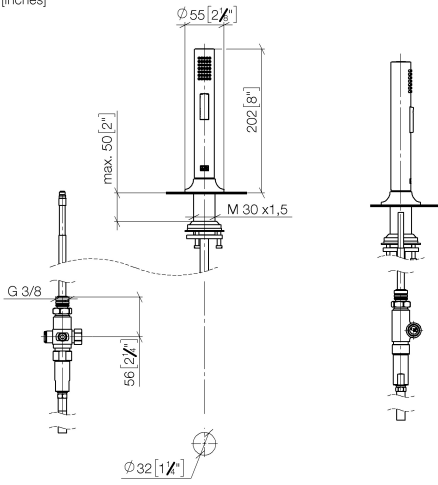

VAIA Two-hole bridge mixer with rinsing spray set - Brushed Durabronss (23kt Gold)

VAIA

ST 110 202 7809

- with round rosette
- spray flow
- automatic spout/shower diverter
- height of mixer 202 mm
- hole diameter rinsing spray 32mm
- fabric braided hose 1500 mm
- sprayface with anti-scaling system
- lead-free

Can only be combined with 33810809, 33826809, 19815809, 19825809.

Intrinsic protection against back flow.

Residual water may emerge from the spray after closing.

Operating unit can be positioned freely.

	Brushed Durabronss (23kt Gold)	27 731 809-28
	Chrome	27 731 809-00
	Brushed Platinum	27 731 809-06
	Platinum	27 731 809-08
	Durabronss (23kt Gold)	27 731 809-09
	Dark Chrome	27 731 809-19
	Matte Black	27 731 809-33
	Brushed Champagne (22kt Gold)	27 731 809-46
	Champagne (22kt Gold)	27 731 809-47
	Brushed Chrome	27 731 809-93
	Brushed Dark Platinum	27 731 809-99

VAIA Two-hole bridge mixer with rinsing spray set - Brushed Durabron (23kt Gold)

VAIA

ST 110 202 7809

ST 110 202 7800
mm [inches]

Certificates

Belgaqua_24-005-
27_3.

VAIA Two-hole bridge mixer with rinsing spray set - Brushed Durabronss (23kt Gold)