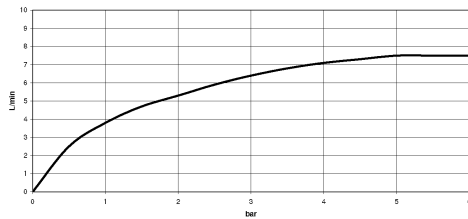

Certificates

LGA_38632.