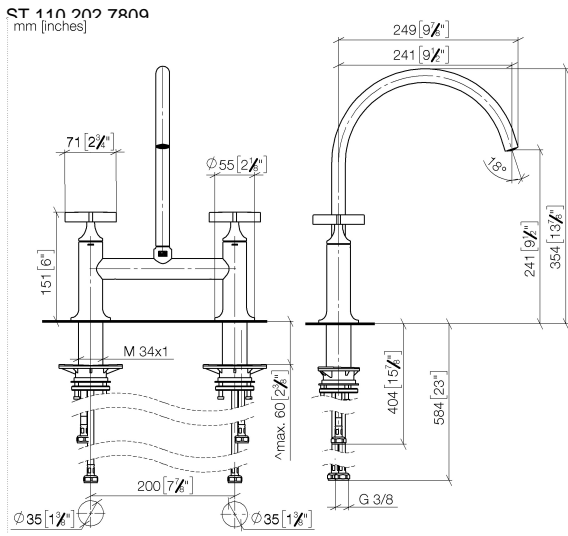

Flow rate chart