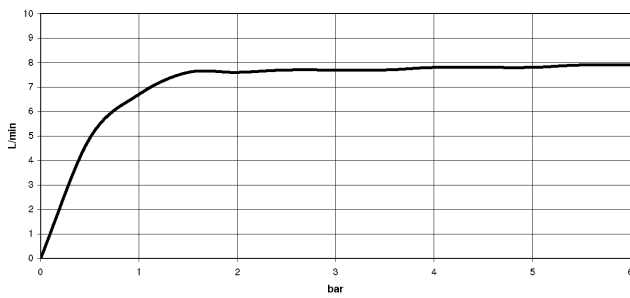

32 815 861

mm [inches]  
1:5

**Durchflussdiagramm**

**Codes & Standards**

DIN 4109

ISO 3822

Scottish Water  
Byelaws

UK Water Supply  
Regulations