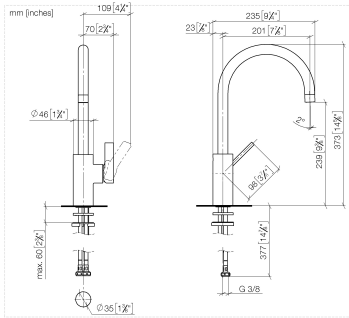

33 800 875

Durchflussdiagramm

Codes & Standards

DIN 4109

EN 817

Executive Order
no. 1007

ISO 3822

Scottish Water
Byelaws

UK Water Supply
Regulations

Ü-Zeichen

VA-Zeichen