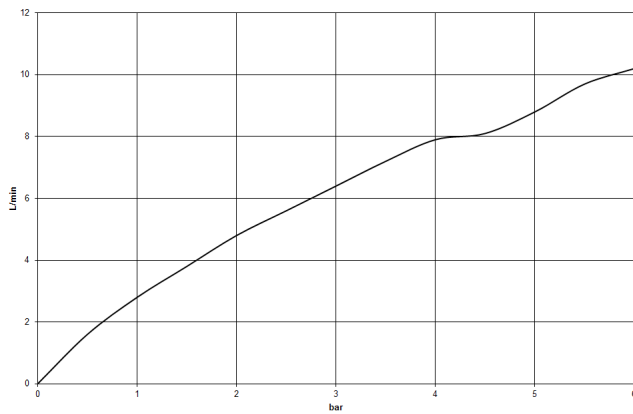

33 805 682

mm [inches]

**Durchflussdiagramm**

**Codes & Standards**

DIN 4109

ISO 3822

Scottish Water  
Byelaws

UK Water Supply  
Regulations