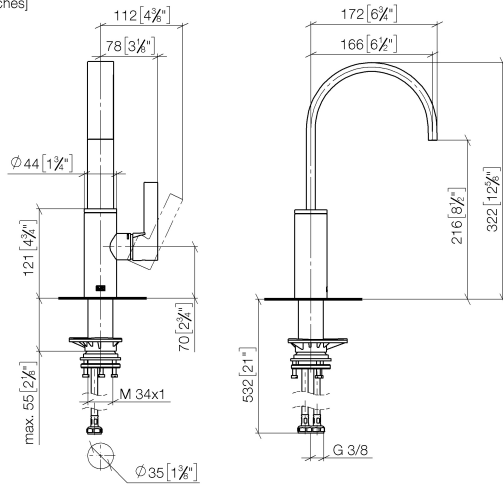

33 805 682

mm [inches]

**Durchflussdiagramm**

**Codes & Standards**

DIN 4109

ISO 3822

Scottish Water  
Byelaws

UK Water Supply  
Regulations