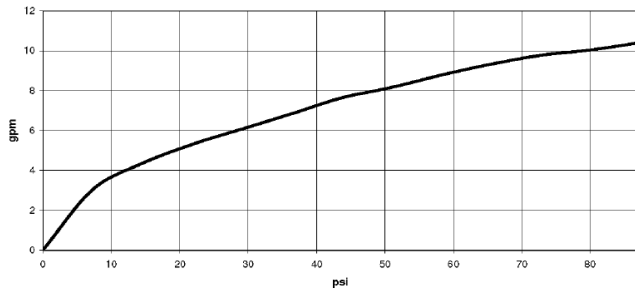

Durchflussdiagramm

Zertifikate

LGA_19170. ACS_21 ACC LY 141. LGA_19175.