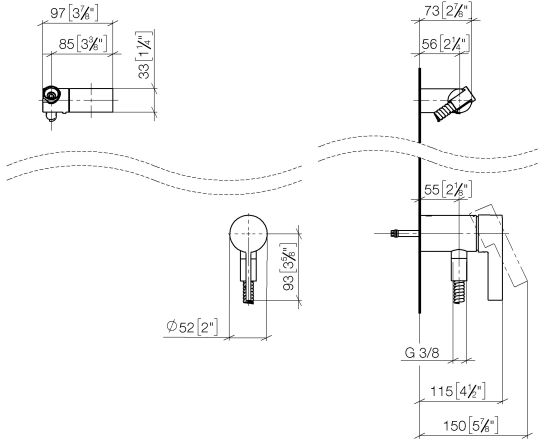

IMO

36 002 970
mm [inches]

Codes & Standards

DIN 4109

EN 1717

ISO 3822

Scottish Water
Byelaws

UK Water Supply
Regulations