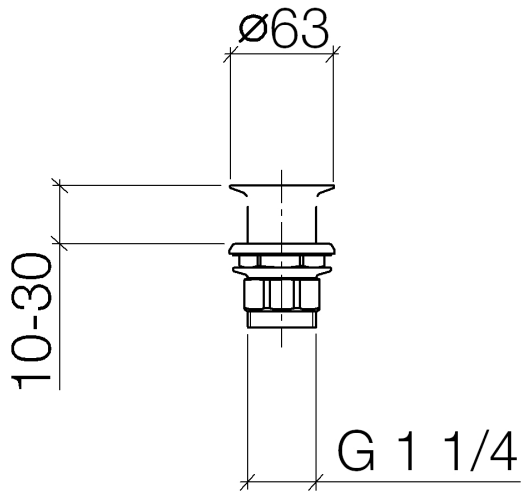

10 110 970

Fits: IMO, LULU, MADISON, MEM, TARA,
CL.1, LISSÉ, VAIA, META, CYO

	Matte Black	10 110 970-33
	Chrome	10 110 970-00
	Brushed Platinum	10 110 970-06
	Platinum	10 110 970-08
	Durabross (23kt Gold)	10 110 970-09
	Dark Chrome	10 110 970-19
	Light Gold	10 110 970-26
	Brushed Light Gold	10 110 970-27
	Brushed Durabross (23kt Gold)	10 110 970-28
	Brushed Bronze	10 110 970-42
	Brushed Champagne (22kt Gold)	10 110 970-46
	Champagne (22kt Gold)	10 110 970-47
	Brushed Chrome	10 110 970-93
	Brushed Dark Platinum	10 110 970-99

Grated waste 1 1/4" - Matte Black

IMO

10 110 970

Only suitable for sinks without an overflow.

10 110 970

10 110 970

Product version from 10/1/2023

Parts for other finishes can be found here: [Chrome](#)

Grated waste 1 1/4" - Matte Black

IMO

10 110 970

Spare parts list

Product version from 10/1/2023

No.	Item Number	Name	Quantity used	Delivery time
	09 11 01 025-33	cup	5	30