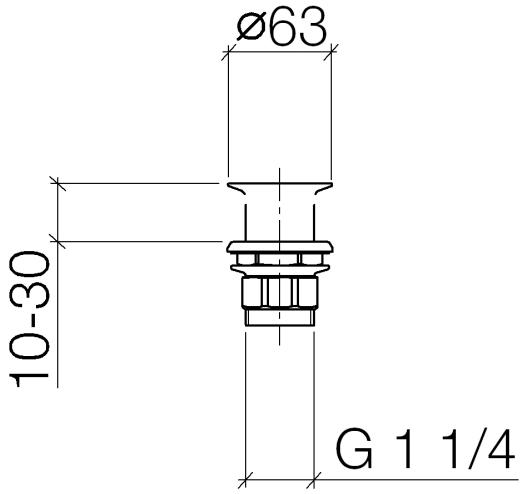

Grated waste 1 1/4" - Brushed Dark Platinum

IMO

10 110 970

Fits: IMO, LULU, MADISON, MEM, TARA,
CL.1, LISSÉ, VAIA, META, CYO

	Brushed Dark Platinum	10 110 970-99
	Chrome	10 110 970-00
	Brushed Platinum	10 110 970-06
	Platinum	10 110 970-08
	Durabrand (23kt Gold)	10 110 970-09
	Dark Chrome	10 110 970-19
	Light Gold	10 110 970-26
	Brushed Light Gold	10 110 970-27
	Brushed Durabrand (23kt Gold)	10 110 970-28
	Matte Black	10 110 970-33
	Brushed Bronze	10 110 970-42
	Brushed Champagne (22kt Gold)	10 110 970-46
	Champagne (22kt Gold)	10 110 970-47
	Brushed Chrome	10 110 970-93

Grated waste 1 1/4" - Brushed Dark Platinum

IMO

10 110 970

Only suitable for sinks without an overflow.

10 110 970

10 110 970

Product version from 10/1/2023

Parts for other finishes can be found here: [Chrome](#)

Grated waste 1 1/4" - Brushed Dark Platinum

IMO

10 110 970

Spare parts list

Product version from 10/1/2023

No.	Item Number	Name	Quantity used	Delivery time
	09 11 01 025-99	cup	5	30