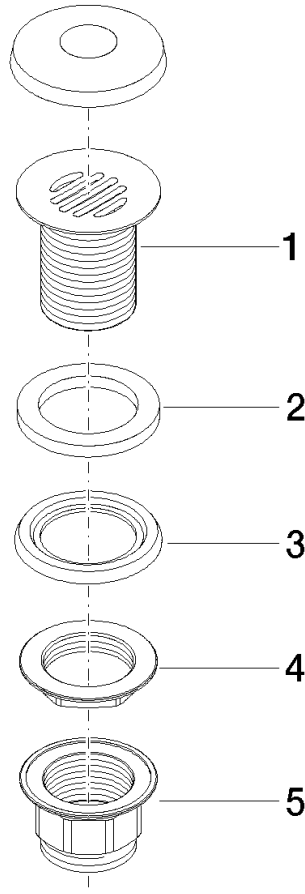

Grated waste 1 1/4" - Brushed Dark Platinum

IMO

10 110 970

Fits: IMO, LULU, MADISON, MEM, TARA,
CL.1, LISSÉ, VAIA, META, CYO

	Brushed Dark Platinum	10 110 970-99
	Chrome	10 110 970-00
	Brushed Platinum	10 110 970-06
	Platinum	10 110 970-08
	Durabrand (23kt Gold)	10 110 970-09
	Dark Chrome	10 110 970-19
	Light Gold	10 110 970-26
	Brushed Light Gold	10 110 970-27
	Brushed Durabrand (23kt Gold)	10 110 970-28
	Matte Black	10 110 970-33
	Brushed Bronze	10 110 970-42
	Brushed Champagne (22kt Gold)	10 110 970-46
	Champagne (22kt Gold)	10 110 970-47
	Brushed Chrome	10 110 970-93

Grated waste 1 1/4" - Brushed Dark Platinum

IMO

10 110 970

Only suitable for sinks without an overflow.

10 110 970

10 110 970

Product version from 10/1/2023

Parts for other finishes can be found here: [Chrome](#)

Grated waste 1 1/4" - Brushed Dark Platinum

IMO

10 110 970

Spare parts list

Product version from 10/1/2023

No.	Item Number	Name	Quantity used	Delivery time
	09 11 01 025-99	cup	5	30