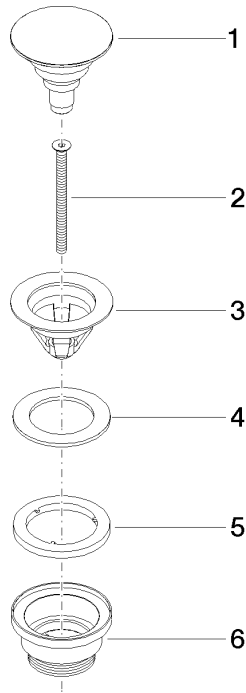

10 125 970

Fits: IMO, LULU, MADISON, MEM, TARA,
CL.1, LISSÉ, VAIA, META, CYO

	Chrome	10 125 970-00
	Brushed Platinum	10 125 970-06
	Platinum	10 125 970-08
	Durabress (23kt Gold)	10 125 970-09
	Dark Chrome	10 125 970-19
	Light Gold	10 125 970-26
	Brushed Light Gold	10 125 970-27
	Brushed Durabress (23kt Gold)	10 125 970-28
	Matte Black	10 125 970-33
	Platinum / Brushed Platinum	10 125 970-36
	Durabress / Brushed Durabress (23kt Gold)	10 125 970-38
	Brushed Bronze	10 125 970-42
	Brushed Champagne (22kt Gold)	10 125 970-46
	Champagne (22kt Gold)	10 125 970-47
	Brushed Chrome	10 125 970-93
	Brushed Dark Platinum	10 125 970-99

Basin Waste with push fastening 1 1/4" - Chrome

IMO

10 125 970

Only suitable for basins with an overflow.

10 125 970

mm [inches]

10 125 970

Product version from 10/1/2023

Parts for other
finishes can be found
here: Brushed
Platinum

Basin Waste with push fastening 1 1/4" - Chrome

IMO

10 125 970

Spare parts list

Product version from 10/1/2023

No.	Item Number	Name	Quantity used	Delivery time
	04 31 20 096 00-00	plug	6	10