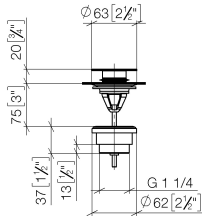

**Basin Waste with push fastening 1 1/4" - Chrome**

IMO

10 125 970

Fits: IMO, LULU, MADISON, MEM, TARA,  
CL.1, LISSÉ, VAIA, META, CYO

	Chrome	10 125 970-00
	Brushed Platinum	10 125 970-06
	Platinum	10 125 970-08
	Durabress (23kt Gold)	10 125 970-09
	Dark Chrome	10 125 970-19
	Light Gold	10 125 970-26
	Brushed Light Gold	10 125 970-27
	Brushed Durabress (23kt Gold)	10 125 970-28
	Matte Black	10 125 970-33
	Platinum / Brushed Platinum	10 125 970-36
	Durabress / Brushed Durabress (23kt Gold)	10 125 970-38
	Brushed Bronze	10 125 970-42
	Brushed Champagne (22kt Gold)	10 125 970-46
	Champagne (22kt Gold)	10 125 970-47
	Brushed Chrome	10 125 970-93
	Brushed Dark Platinum	10 125 970-99

## Basin Waste with push fastening 1 1/4" - Chrome

---

IMO

10 125 970

Only suitable for basins with an overflow.

10 125 970

mm [inches]

10 125 970

### Spare parts list

No.	Item Number	Name	Quantity used	Delivery time
1	04 31 20 096 00-00	plug	1	10
2	09 30 30 179 90	screw	1	2
3	09 11 01 038-00	cup	1	10
4	09 14 05 061 90	seal	1	2
5	09 14 03 153 90	seal	1	2
6	09 11 10 156-00	connection	1	-