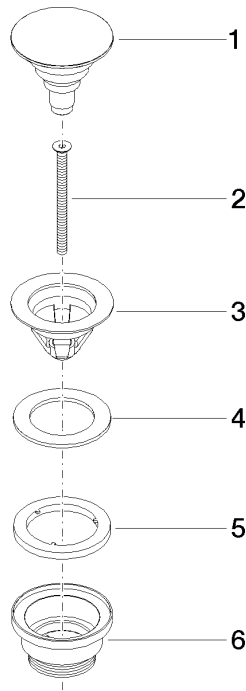

**Basin Waste with push fastening 1 1/4" - Chrome**

IMO

10 125 970

Fits: IMO, LULU, MADISON, MEM, TARA,  
CL.1, LISSÉ, VAIA, META, CYO

	Chrome	10 125 970-00
	Brushed Platinum	10 125 970-06
	Platinum	10 125 970-08
	Durabress (23kt Gold)	10 125 970-09
	Dark Chrome	10 125 970-19
	Light Gold	10 125 970-26
	Brushed Light Gold	10 125 970-27
	Brushed Durabress (23kt Gold)	10 125 970-28
	Matte Black	10 125 970-33
	Platinum / Brushed Platinum	10 125 970-36
	Durabress / Brushed Durabress (23kt Gold)	10 125 970-38
	Brushed Bronze	10 125 970-42
	Brushed Champagne (22kt Gold)	10 125 970-46
	Champagne (22kt Gold)	10 125 970-47
	Brushed Chrome	10 125 970-93
	Brushed Dark Platinum	10 125 970-99

## Basin Waste with push fastening 1 1/4" - Chrome

---

IMO

10 125 970

Only suitable for basins with an overflow.

10 125 970

mm [inches]

10 125 970

### Spare parts list

No.	Item Number	Name	Quantity used	Delivery time
1	04 31 20 096 00-00	plug	1	10
2	09 30 30 179 90	screw	1	2
3	09 11 01 038-00	cup	1	10
4	09 14 05 061 90	seal	1	2
5	09 14 03 153 90	seal	1	2
6	09 11 10 156-00	connection	1	-