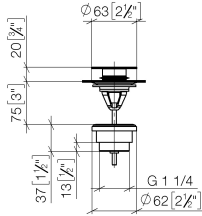

Basin Waste with push fastening 1 1/4" - Light Gold

IMO

10 125 970

Only suitable for basins with an overflow.

10 125 970

mm [inches]

10 125 970

Parts for other finishes can be found here: [Chrome](#)

Spare parts list

| No. | Item Number | Name | Quantity used | Delivery time |
|--|--------------------|------------|---------------|---------------|
| 1 | 04 31 20 096 00-26 | plug | 1 | - |
| Spare part can no longer be ordered, please order the replacement item | | | | |
| 2 | 09 30 30 179 90 | screw | 1 | 2 |
| 3 | 09 11 01 038-26 | cup | 1 | 60 |
| 4 | 09 14 05 061 90 | seal | 1 | 2 |
| 5 | 09 14 03 153 90 | seal | 1 | 2 |
| 6 | 09 11 10 156-26 | connection | 1 | 60 |