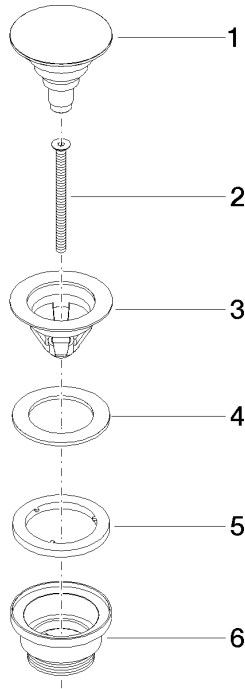

10 125 970

Fits: IMO, LULU, MADISON, MEM, TARA,
CL.1, LISSÉ, VAIA, META, CYO

| | | |
|---|---|---------------|
|  | Light Gold | 10 125 970-26 |
|  | Chrome | 10 125 970-00 |
|  | Brushed Platinum | 10 125 970-06 |
|  | Platinum | 10 125 970-08 |
|  | Durabress (23kt Gold) | 10 125 970-09 |
|  | Dark Chrome | 10 125 970-19 |
|  | Brushed Light Gold | 10 125 970-27 |
|  | Brushed Durabress (23kt Gold) | 10 125 970-28 |
|  | Matte Black | 10 125 970-33 |
|  | Platinum / Brushed Platinum | 10 125 970-36 |
|  | Durabress / Brushed Durabress (23kt Gold) | 10 125 970-38 |
|  | Brushed Bronze | 10 125 970-42 |
|  | Brushed Champagne (22kt Gold) | 10 125 970-46 |
|  | Champagne (22kt Gold) | 10 125 970-47 |
|  | Brushed Chrome | 10 125 970-93 |
|  | Brushed Dark Platinum | 10 125 970-99 |

Basin Waste with push fastening 1 1/4" - Light Gold

IMO

10 125 970

Only suitable for basins with an overflow.

10 125 970

mm [inches]

10 125 970

Parts for other finishes can be found here: [Chrome](#)

Spare parts list

| No. | Item Number | Name | Quantity used | Delivery time |
|--|--------------------|------------|---------------|---------------|
| 1 | 04 31 20 096 00-26 | plug | 1 | - |
| Spare part can no longer be ordered, please order the replacement item | | | | |
| 2 | 09 30 30 179 90 | screw | 1 | 2 |
| 3 | 09 11 01 038-26 | cup | 1 | 60 |
| 4 | 09 14 05 061 90 | seal | 1 | 2 |
| 5 | 09 14 03 153 90 | seal | 1 | 2 |
| 6 | 09 11 10 156-26 | connection | 1 | 60 |