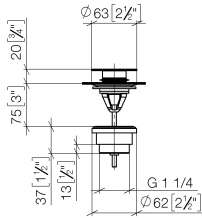

**Basin Waste with push fastening 1 1/4" - Brushed Chrome**

IMO

10 125 970

Fits: IMO, LULU, MADISON, MEM, TARA,  
CL.1, LISSÉ, VAIA, META, CYO

	Brushed Chrome	10 125 970-93
	Chrome	10 125 970-00
	Brushed Platinum	10 125 970-06
	Platinum	10 125 970-08
	Durabress (23kt Gold)	10 125 970-09
	Dark Chrome	10 125 970-19
	Light Gold	10 125 970-26
	Brushed Light Gold	10 125 970-27
	Brushed Durabress (23kt Gold)	10 125 970-28
	Matte Black	10 125 970-33
	Platinum / Brushed Platinum	10 125 970-36
	Durabress / Brushed Durabress (23kt Gold)	10 125 970-38
	Brushed Bronze	10 125 970-42
	Brushed Champagne (22kt Gold)	10 125 970-46
	Champagne (22kt Gold)	10 125 970-47
	Brushed Dark Platinum	10 125 970-99

## Basin Waste with push fastening 1 1/4" - Brushed Chrome

---

IMO

10 125 970

Only suitable for basins with an overflow.

10 125 970

mm [inches]

10 125 970