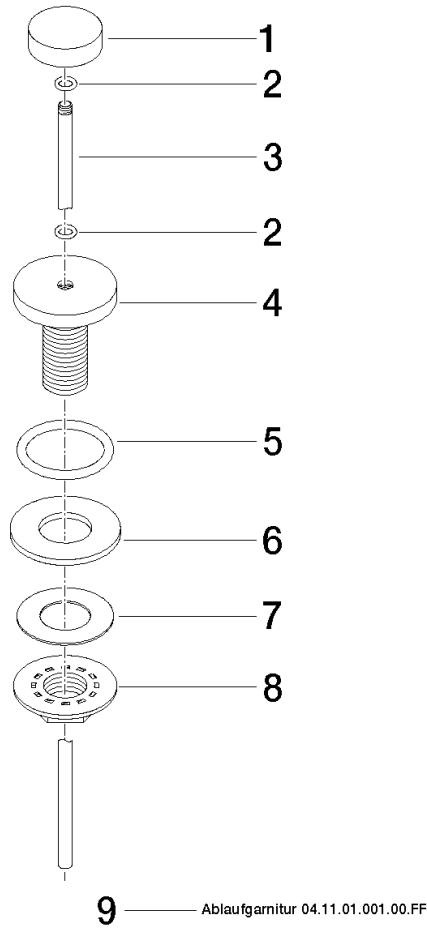

## Basin Waste with knob for deck mounting 1 1/4" - Champagne (22kt Gold)

---

10 200 970 Product version from 10/1/2023

## Basin Waste with knob for deck mounting 1 1/4" - Champagne (22kt Gold)

---

10 200 970 Product version from 10/1/2023

Only suitable for basins with an overflow.

## Basin Waste with knob for deck mounting 1 1/4" - Champagne (22kt Gold)

10 200 970 Product version from 10/1/2023

mm [inches]

**Basin Waste with knob for deck mounting 1 1/4" - Champagne (22kt Gold)**

10 200 970 Product version from 10/1/2023

**Spare parts list**

No.	Item Number	Name	Quantity used	Delivery time
1	09 21 33 001-47	handle	1	30
2	09 14 10 007 90	seal	2	2
3	09 31 09 004-47	pull-rod	1	30
4	09 18 40 022-47	sleeve	1	30
5	09 14 10 095 90	seal	1	2
6	09 14 05 012 90	seal	1	2
7	09 14 40 001 90	seal	1	60
8	09 23 10 010 90	nut	1	2
9	90 11 01 001 00-47	pop-up waste	1	30