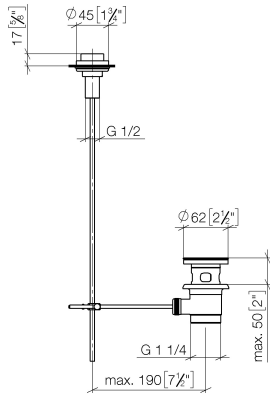

## Basin Waste with knob for deck mounting 1 1/4" - Champagne (22kt Gold)

---

10 200 970 Product version from 10/1/2023

## Basin Waste with knob for deck mounting 1 1/4" - Champagne (22kt Gold)

---

10 200 970 Product version from 10/1/2023

Only suitable for basins with an overflow.

## Basin Waste with knob for deck mounting 1 1/4" - Champagne (22kt Gold)

10 200 970 Product version from 10/1/2023

mm [inches]

**Basin Waste with knob for deck mounting 1 1/4" - Champagne (22kt Gold)**

10 200 970 Product version from 10/1/2023

**Spare parts list**

No.	Item Number	Name	Quantity used	Delivery time
1	09 21 33 001-47	handle	1	30
2	09 14 10 007 90	seal	2	2
3	09 31 09 004-47	pull-rod	1	30
4	09 18 40 022-47	sleeve	1	30
5	09 14 10 095 90	seal	1	2
6	09 14 05 012 90	seal	1	2
7	09 14 40 001 90	seal	1	60
8	09 23 10 010 90	nut	1	2
9	90 11 01 001 00-47	pop-up waste	1	30