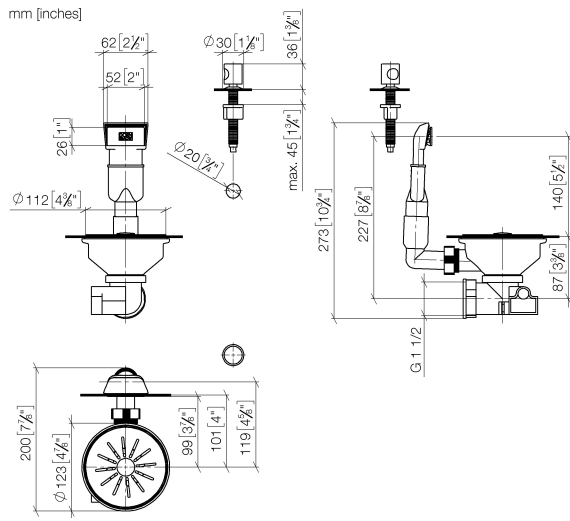

Pop-up waste and overflow with knob - Stainless Steel

10 405 003

- 3/2" strainer waste valve
- pull knob with Bowden cable
- concealed overflow
- strainer insert

Only suitable for combining with polished high-grade steel kitchen sinks.

Pop-up waste and overflow with knob - Stainless Steel

10 405 003

Pop-up waste and overflow with knob - Stainless Steel

10 405 003

Spare parts list

No.	Item Number	Name	Quantity used	Delivery time
1	90 11 01 201 06-85	cover	1	60
2	90 11 01 201 01 90	plug	1	60
3	90 11 01 201 07-85	connection	1	2
4	90 11 01 201 08-85	casing (completely)	1	2
5	90 11 01 201 02 90	pipng	1	60