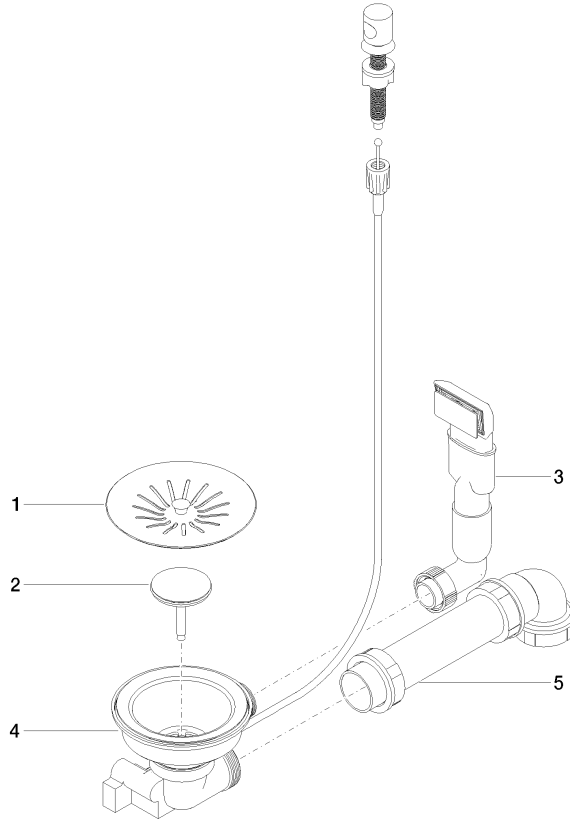

Pop-up waste and overflow with knob - Stainless Steel

10 405 003

- 3/2" strainer waste valve
- pull knob with Bowden cable
- concealed overflow
- strainer insert

Only suitable for combining with polished high-grade steel kitchen sinks.

Pop-up waste and overflow with knob - Stainless Steel

10 405 003

Pop-up waste and overflow with knob - Stainless Steel

10 405 003

Spare parts list

No.	Item Number	Name	Quantity used	Delivery time
1	90 11 01 201 06-85	cover	1	60
2	90 11 01 201 01 90	plug	1	60
3	90 11 01 201 07-85	connection	1	2
4	90 11 01 201 08-85	casing (completely)	1	2
5	90 11 01 201 02 90	pipng	1	60