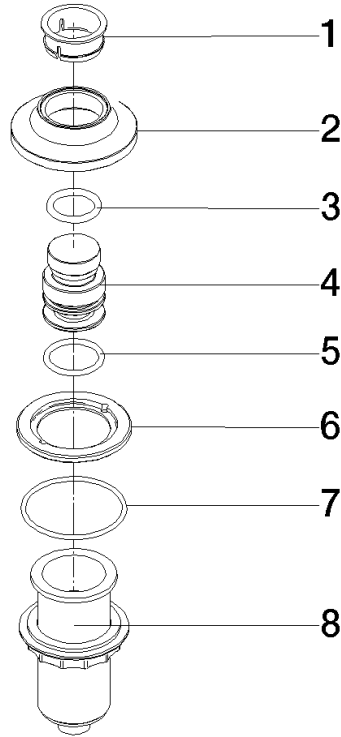

For more information go to www.insinkerator.com

	Chrome	10 713 809-00
	Brushed Platinum	10 713 809-06
	Platinum	10 713 809-08
	Durabross (23kt Gold)	10 713 809-09
	Dark Chrome	10 713 809-19
	Brushed Durabross (23kt Gold)	10 713 809-28
	Matte Black	10 713 809-33
	Brushed Champagne (22kt Gold)	10 713 809-46
	Champagne (22kt Gold)	10 713 809-47
	Brushed Chrome	10 713 809-93
	Brushed Dark Platinum	10 713 809-99

10 713 809

mm [inches]

10 713 809

Parts for other finishes can be found here: Brushed Platinum

Spare parts list

No.	Item Number	Name	Quantity used	Delivery time
1	09 28 10 141 90	sleeve	1	2
2	90 27 80 034 00-00	rosette	1	10
3	09 14 10 507 90	seal	1	2
4	90 21 33 052 00-00	Pushbutton	1	10
5	09 14 10 015 90	seal	1	2
6	90 24 01 033 00 90	ring	1	2
7	09 14 10 210 90	seal	1	2
8	04 30 01 186 00 90	sleeve	1	2