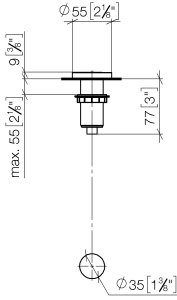

10 713 970

mm [inches]

10 713 970

Parts for other finishes can be found here: [Chrome](#)

### Spare parts list

No.	Item Number	Name	Quantity used	Delivery time
	09 28 10 141 90	sleeve	8	2