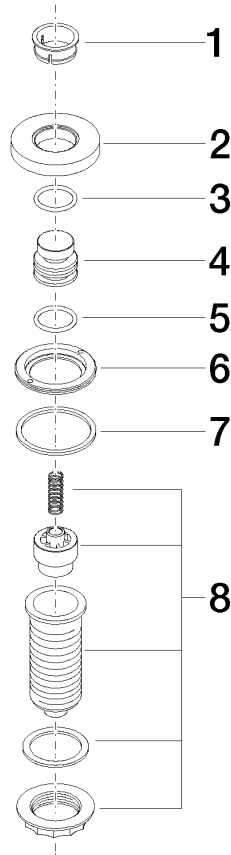

	Platinum	10 713 970-08
	Chrome	10 713 970-00
	Brushed Platinum	10 713 970-06
	Durabrace (23kt Gold)	10 713 970-09
	Dark Chrome	10 713 970-19
	Brushed Durabrace (23kt Gold)	10 713 970-28
	Matte Black	10 713 970-33
	Brushed Champagne (22kt Gold)	10 713 970-46
	Champagne (22kt Gold)	10 713 970-47
	Brushed Chrome	10 713 970-93
	Brushed Dark Platinum	10 713 970-99

10 713 970

mm [inches]

10 713 970

Parts for other finishes can be found here: [Chrome](#)

## AIR SWITCH Control button - Platinum

ELIO

10 713 970

### Spare parts list

No.	Item Number	Name	Quantity used	Delivery time
	09 28 10 141 90	sleeve	8	2