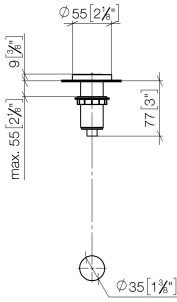

10 713 970

mm [inches]

10 713 970

Parts for other
finishes can be found
here: [Chrome](#)

AIR SWITCH Control button - Durabronz (23kt Gold)

ELIO

10 713 970

Spare parts list

No.	Item Number	Name	Quantity used	Delivery time
	09 28 10 141 90	sleeve	8	2