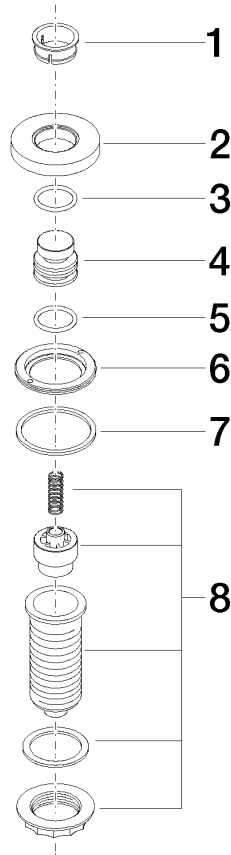

10 713 970

Fits: ELIO, MEM, TARA, ENO, SYNC, TARA ULTRA, META SQUARE

- for controlling a waste disposal unit

Compatible with waste disposal units with integrated air switch made by Insinkerator®, e.g. Evolution.

The products are not available in all markets, please contact your Dornbracht sales force.

For more information go to www.insinkerator.com

Fits ELIO, ENO, MEM, META SQUARE, SYNC, TARA and TARA ULTRA

	Durabronz (23kt Gold)	10 713 970-09
	Chrome	10 713 970-00
	Brushed Platinum	10 713 970-06
	Platinum	10 713 970-08
	Dark Chrome	10 713 970-19
	Brushed Durabronz (23kt Gold)	10 713 970-28
	Matte Black	10 713 970-33
	Brushed Champagne (22kt Gold)	10 713 970-46
	Champagne (22kt Gold)	10 713 970-47
	Brushed Chrome	10 713 970-93
	Brushed Dark Platinum	10 713 970-99

10 713 970

mm [inches]

10 713 970

Parts for other
finishes can be found
here: [Chrome](#)

AIR SWITCH Control button - Durabronz (23kt Gold)

ELIO

10 713 970

Spare parts list

No.	Item Number	Name	Quantity used	Delivery time
	09 28 10 141 90	sleeve	8	2