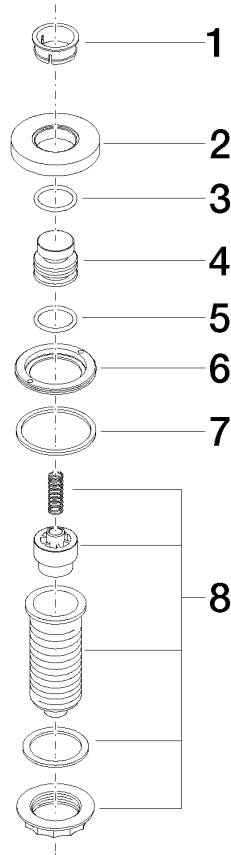

10 713 970

Fits: ELIO, MEM, TARA, ENO, SYNC, TARA ULTRA, META SQUARE

- for controlling a waste disposal unit

Compatible with waste disposal units with integrated air switch made by Insinkerator®, e.g. Evolution.

The products are not available in all markets, please contact your Dornbracht sales force.

For more information go to www.insinkerator.com

Fits ELIO, ENO, MEM, META SQUARE, SYNC, TARA and TARA ULTRA

	Dark Chrome	10 713 970-19
	Chrome	10 713 970-00
	Brushed Platinum	10 713 970-06
	Platinum	10 713 970-08
	Durabronze (23kt Gold)	10 713 970-09
	Brushed Durabronze (23kt Gold)	10 713 970-28
	Matte Black	10 713 970-33
	Brushed Champagne (22kt Gold)	10 713 970-46
	Champagne (22kt Gold)	10 713 970-47
	Brushed Chrome	10 713 970-93
	Brushed Dark Platinum	10 713 970-99

10 713 970

mm [inches]

10 713 970

Parts for other finishes can be found here: [Chrome](#)

AIR SWITCH Control button - Dark Chrome

ELIO

10 713 970

Spare parts list