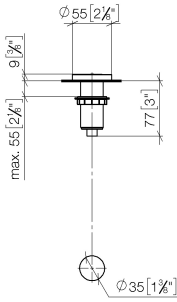

10 713 970

mm [inches]

10 713 970

Parts for other finishes can be found here: [Chrome](#)

AIR SWITCH Control button - Dark Chrome

ELIO

10 713 970

Spare parts list