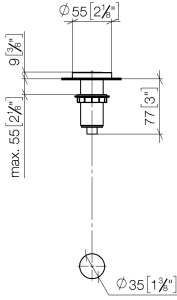

10 713 970

mm [inches]

10 713 970

Parts for other finishes can be found here: [Chrome](#)

AIR SWITCH Control button - Brushed Durabronz (23kt Gold)

ELIO

10 713 970

**Spare parts list**

No.	Item Number	Name	Quantity used	Delivery time
	09 28 10 141 90	sleeve	8	2