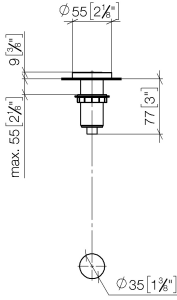

10 713 970

mm [inches]

10 713 970

Parts for other
finishes can be found
here: [Chrome](#)

AIR SWITCH Control button - Champagne (22kt Gold)

ELIO

10 713 970

Spare parts list

No.	Item Number	Name	Quantity used	Delivery time
	09 28 10 141 90	sleeve	8	2