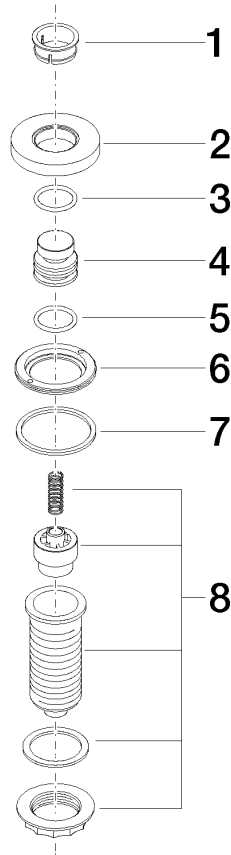

10 713 970

Fits: ELIO, MEM, TARA, ENO, SYNC, TARA ULTRA, META SQUARE

- for controlling a waste disposal unit

Compatible with waste disposal units with integrated air switch made by Insinkerator®, e.g. Evolution.

The products are not available in all markets, please contact your Dornbracht sales force.

For more information go to www.insinkerator.com

Fits ELIO, ENO, MEM, META SQUARE, SYNC, TARA and TARA ULTRA

	Champagne (22kt Gold)	10 713 970-47
	Chrome	10 713 970-00
	Brushed Platinum	10 713 970-06
	Platinum	10 713 970-08
	Durabrace (23kt Gold)	10 713 970-09
	Dark Chrome	10 713 970-19
	Brushed Durabrace (23kt Gold)	10 713 970-28
	Matte Black	10 713 970-33
	Brushed Champagne (22kt Gold)	10 713 970-46
	Brushed Chrome	10 713 970-93
	Brushed Dark Platinum	10 713 970-99

10 713 970

mm [inches]

10 713 970

Parts for other
finishes can be found
here: [Chrome](#)

AIR SWITCH Control button - Champagne (22kt Gold)

ELIO

10 713 970

Spare parts list

No.	Item Number	Name	Quantity used	Delivery time
	09 28 10 141 90	sleeve	8	2