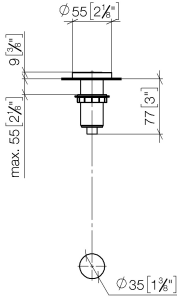

10 713 970

mm [inches]

10 713 970

Parts for other finishes can be found here: [Chrome](#)

### Spare parts list

| No. | Item Number     | Name   | Quantity used | Delivery time |
|-----|-----------------|--------|---------------|---------------|
|     | 09 28 10 141 90 | sleeve | 8             | 2             |