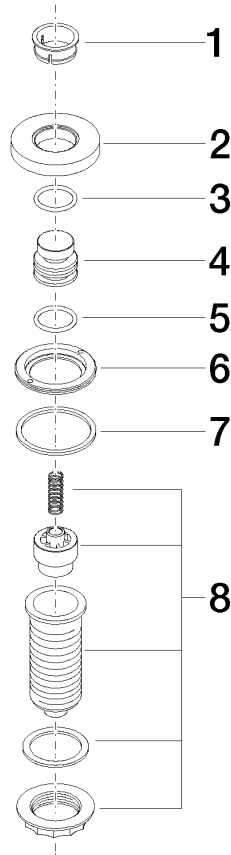

For more information go to [www.insinkerator.com](http://www.insinkerator.com)

Fits ELIO, ENO, MEM, META SQUARE, SYNC, TARA and TARA ULTRA

Fits: ELIO, MEM, TARA, ENO, SYNC, TARA ULTRA, META SQUARE

|  |                               |               |
|--|-------------------------------|---------------|
|    | Brushed Chrome                | 10 713 970-93 |
|    | Chrome                        | 10 713 970-00 |
|    | Brushed Platinum              | 10 713 970-06 |
|    | Platinum                      | 10 713 970-08 |
|    | Durabress (23kt Gold)         | 10 713 970-09 |
|    | Dark Chrome                   | 10 713 970-19 |
|    | Brushed Durabress (23kt Gold) | 10 713 970-28 |
|    | Matte Black                   | 10 713 970-33 |
|    | Brushed Champagne (22kt Gold) | 10 713 970-46 |
|   | Champagne (22kt Gold)         | 10 713 970-47 |
|  | Brushed Dark Platinum         | 10 713 970-99 |

10 713 970

mm [inches]

10 713 970

Parts for other finishes can be found here: [Chrome](#)

## AIR SWITCH Control button - Brushed Chrome

ELIO

10 713 970

### Spare parts list

| No. | Item Number     | Name   | Quantity used | Delivery time |
|-----|-----------------|--------|---------------|---------------|
|     | 09 28 10 141 90 | sleeve | 8             | 2             |