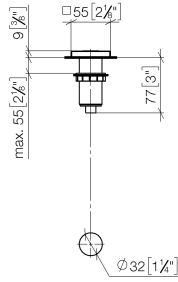

## AIR SWITCH Control button - Chrome

LOT

10 714 970

- for controlling a waste disposal unit

Compatible with waste disposal units with integrated air switch made by Insinkerator®, e.g. Evolution.

The products are not available in all markets, please contact your Dornbracht sales force.

For more information go to [www.insinkerator.com](http://www.insinkerator.com)

Fits LOT

	Chrome	10 714 970-00
	Brushed Platinum	10 714 970-06
	Platinum	10 714 970-08
	Durabross (23kt Gold)	10 714 970-09
	Dark Chrome	10 714 970-19
	Brushed Durabross (23kt Gold)	10 714 970-28
	Brushed Champagne (22kt Gold)	10 714 970-46
	Champagne (22kt Gold)	10 714 970-47
	Brushed Chrome	10 714 970-93
	Brushed Dark Platinum	10 714 970-99

10 714 970

mm [inches]

10 714 970

Parts for other finishes can be found here: Brushed Platinum

**Spare parts list**

No.	Item Number	Name	Quantity used	Delivery time
1	09 28 10 141 90	sleeve	1	2
2	09 27 87 013-00	rosette	1	10
3	09 14 10 507 90	seal	1	2
4	09 21 33 045-00	insert	1	10
5	09 14 10 015 90	seal	1	2
6	09 24 01 030 90	ring	1	2
7	09 14 05 037 90	seal	1	2
8	04 30 01 186 00 90	sleeve	1	2