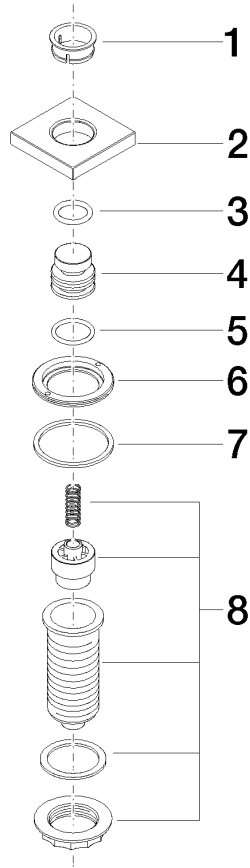

## AIR SWITCH Control button - Chrome

LOT

10 714 970

- for controlling a waste disposal unit

Compatible with waste disposal units with integrated air switch made by Insinkerator®, e.g. Evolution.

The products are not available in all markets, please contact your Dornbracht sales force.

For more information go to [www.insinkerator.com](http://www.insinkerator.com)

Fits LOT

	Chrome	10 714 970-00
	Brushed Platinum	10 714 970-06
	Platinum	10 714 970-08
	Durabross (23kt Gold)	10 714 970-09
	Dark Chrome	10 714 970-19
	Brushed Durabross (23kt Gold)	10 714 970-28
	Brushed Champagne (22kt Gold)	10 714 970-46
	Champagne (22kt Gold)	10 714 970-47
	Brushed Chrome	10 714 970-93
	Brushed Dark Platinum	10 714 970-99

10 714 970

mm [inches]

10 714 970

Parts for other finishes can be found here: Brushed Platinum

**Spare parts list**

No.	Item Number	Name	Quantity used	Delivery time
1	09 28 10 141 90	sleeve	1	2
2	09 27 87 013-00	rosette	1	10
3	09 14 10 507 90	seal	1	2
4	09 21 33 045-00	insert	1	10
5	09 14 10 015 90	seal	1	2
6	09 24 01 030 90	ring	1	2
7	09 14 05 037 90	seal	1	2
8	04 30 01 186 00 90	sleeve	1	2