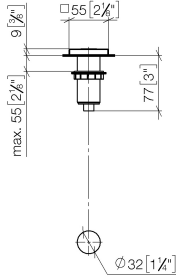

For more information go to [www.insinkerator.com](http://www.insinkerator.com)

Fits LOT

	Brushed Platinum	10 714 970-06
	Chrome	10 714 970-00
	Platinum	10 714 970-08
	Durabress (23kt Gold)	10 714 970-09
	Dark Chrome	10 714 970-19
	Brushed Durabress (23kt Gold)	10 714 970-28
	Brushed Champagne (22kt Gold)	10 714 970-46
	Champagne (22kt Gold)	10 714 970-47
	Brushed Chrome	10 714 970-93
	Brushed Dark Platinum	10 714 970-99

# AIR SWITCH Control button - Brushed Platinum

LOT

10 714 970

mm [inches]

10 714 970

Parts for other finishes can be found here: [Chrome](#)

## Spare parts list

No.	Item Number	Name	Quantity used	Delivery time
	09 28 10 141 90	sleeve	8	2