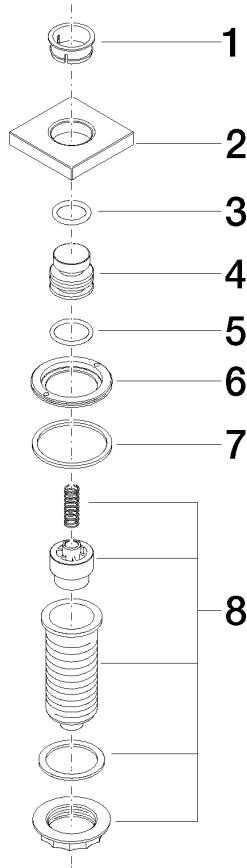

For more information go to [www.insinkerator.com](http://www.insinkerator.com)

Fits LOT

	Brushed Platinum	10 714 970-06
	Chrome	10 714 970-00
	Platinum	10 714 970-08
	Durabress (23kt Gold)	10 714 970-09
	Dark Chrome	10 714 970-19
	Brushed Durabress (23kt Gold)	10 714 970-28
	Brushed Champagne (22kt Gold)	10 714 970-46
	Champagne (22kt Gold)	10 714 970-47
	Brushed Chrome	10 714 970-93
	Brushed Dark Platinum	10 714 970-99

# AIR SWITCH Control button - Brushed Platinum

LOT

10 714 970

mm [inches]

10 714 970

Parts for other finishes can be found here: [Chrome](#)

# AIR SWITCH Control button - Brushed Platinum

LOT

10 714 970

## Spare parts list

No.	Item Number	Name	Quantity used	Delivery time
	09 28 10 141 90	sleeve	8	2