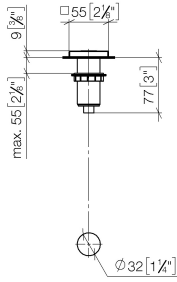

AIR SWITCH Control button - Brushed Durabronz (23kt Gold)

LOT

10 714 970

mm [inches]

10 714 970

Parts for other finishes can be found here: Chrome

AIR SWITCH Control button - Brushed Durabronz (23kt Gold)

LOT

10 714 970

Spare parts list

No.	Item Number	Name	Quantity used	Delivery time
	09 28 10 141 90	sleeve	8	2