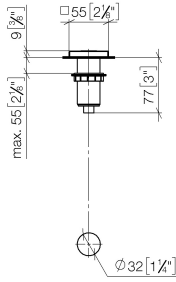

AIR SWITCH Control button - Brushed Champagne (22kt Gold)

LOT

10 714 970

mm [inches]

10 714 970

Parts for other finishes can be found here: [Chrome](#)

AIR SWITCH Control button - Brushed Champagne (22kt Gold)

LOT

10 714 970

Spare parts list

No.	Item Number	Name	Quantity used	Delivery time
	09 28 10 141 90	sleeve	8	2