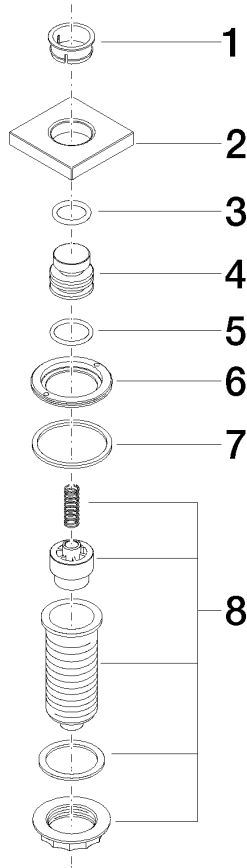

AIR SWITCH Control button - Brushed Champagne (22kt Gold)

LOT

10 714 970

- for controlling a waste disposal unit

Compatible with waste disposal units with integrated air switch made by Insinkerator®, e.g. Evolution.

The products are not available in all markets, please contact your Dornbracht sales force.

For more information go to www.insinkerator.com

Fits LOT

	Brushed Champagne (22kt Gold)	10 714 970-46
	Chrome	10 714 970-00
	Brushed Platinum	10 714 970-06
	Platinum	10 714 970-08
	Durabress (23kt Gold)	10 714 970-09
	Dark Chrome	10 714 970-19
	Brushed Durabress (23kt Gold)	10 714 970-28
	Champagne (22kt Gold)	10 714 970-47
	Brushed Chrome	10 714 970-93
	Brushed Dark Platinum	10 714 970-99

AIR SWITCH Control button - Brushed Champagne (22kt Gold)

LOT

10 714 970

mm [inches]

10 714 970

Parts for other finishes can be found here: [Chrome](#)

AIR SWITCH Control button - Brushed Champagne (22kt Gold)

LOT

10 714 970

Spare parts list

No.	Item Number	Name	Quantity used	Delivery time
	09 28 10 141 90	sleeve	8	2